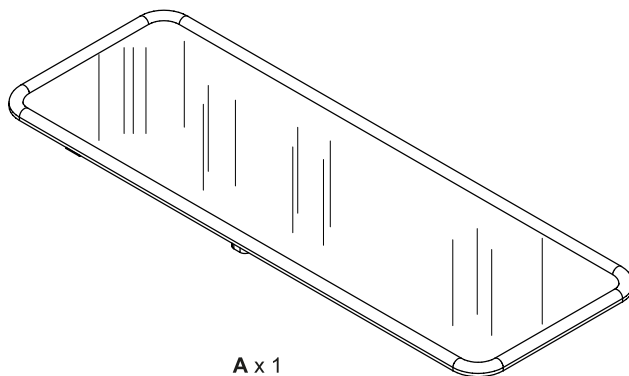

10 min

x1

x2

A x 1

B x 2

C x 2

Recomanded secrew M6 x 1½"