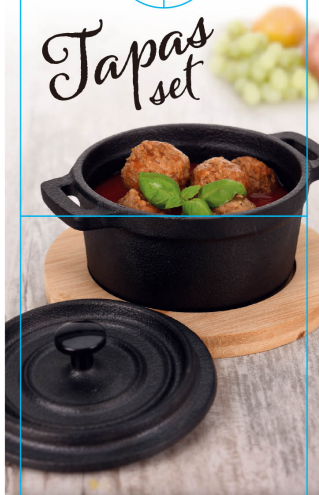

C80652840

22

VERSION: V1.01
PRINT DATE: 08.04.2022

PACKAGING: SLEEVE
SIZE: 55 x 385 mm

ARTWORK BY: MVG
REVISED BY: -
TRAFFICKER: QUP

COLOUR INFO:

PLEASE MAKE SURE TO:

- USE GOOD QUALITY PAPER / CARTON
- USE MATTE / SHINY FINISH
- USE EASY PEEL-OFF QUALITY STICKER
- KEEP FORMAT OF ARTWORK AS MADE BY US
- DO NOT PRINT THE DIECUT LINES
- MAKE SURE THAT AFTER PRINTING THE BARCODE IS STILL SCANNABLE
- USE 75 GRAMS PAPER FOR INSTRUCTION(S), WARNING(S), AND/OR ASSEMBLY MANUAL(S)
- ALWAYS USE PERMANENT QUALITY STICKER FOR RATING LABELS

THIS RULER MEASURES 4 cm WHEN PRINTED AT 100% IF NOT, THE ARTWORK IS NOT PRINTED AT ITS ORIGINAL SIZE

NA TAPAS
APERITIVE / KOMPLIKAT ZA TAPAC / SET
HABIP DUA "TAPAC" / SET PENTRU
TAPASE / TAPASEKOMPLEKT / TAPAS SET
KOMPLEKTS / TAPAS RINKINYS / SET ZA
TAPAS-SETTI / SET FIA ENAK / TAPAS
TAPASSETTI / KINHALOKESZLET
HABOP DUA BAKYKOK / TAPAS SETTI
ZESTAW DO PRZYGOTOWYWANIA TAPAS
TAPAS / CONJUNTO PARA PETISCOS
CLOTILINE PER ANTPASTO / SET NA
SER A TAPAS / SET PARA TAPAS / SET DI
TAPAS SET / TAPASSET / TAPASTELLER

Ø10cm

Tapas set

EXCELLENT
HOUSEWARE®