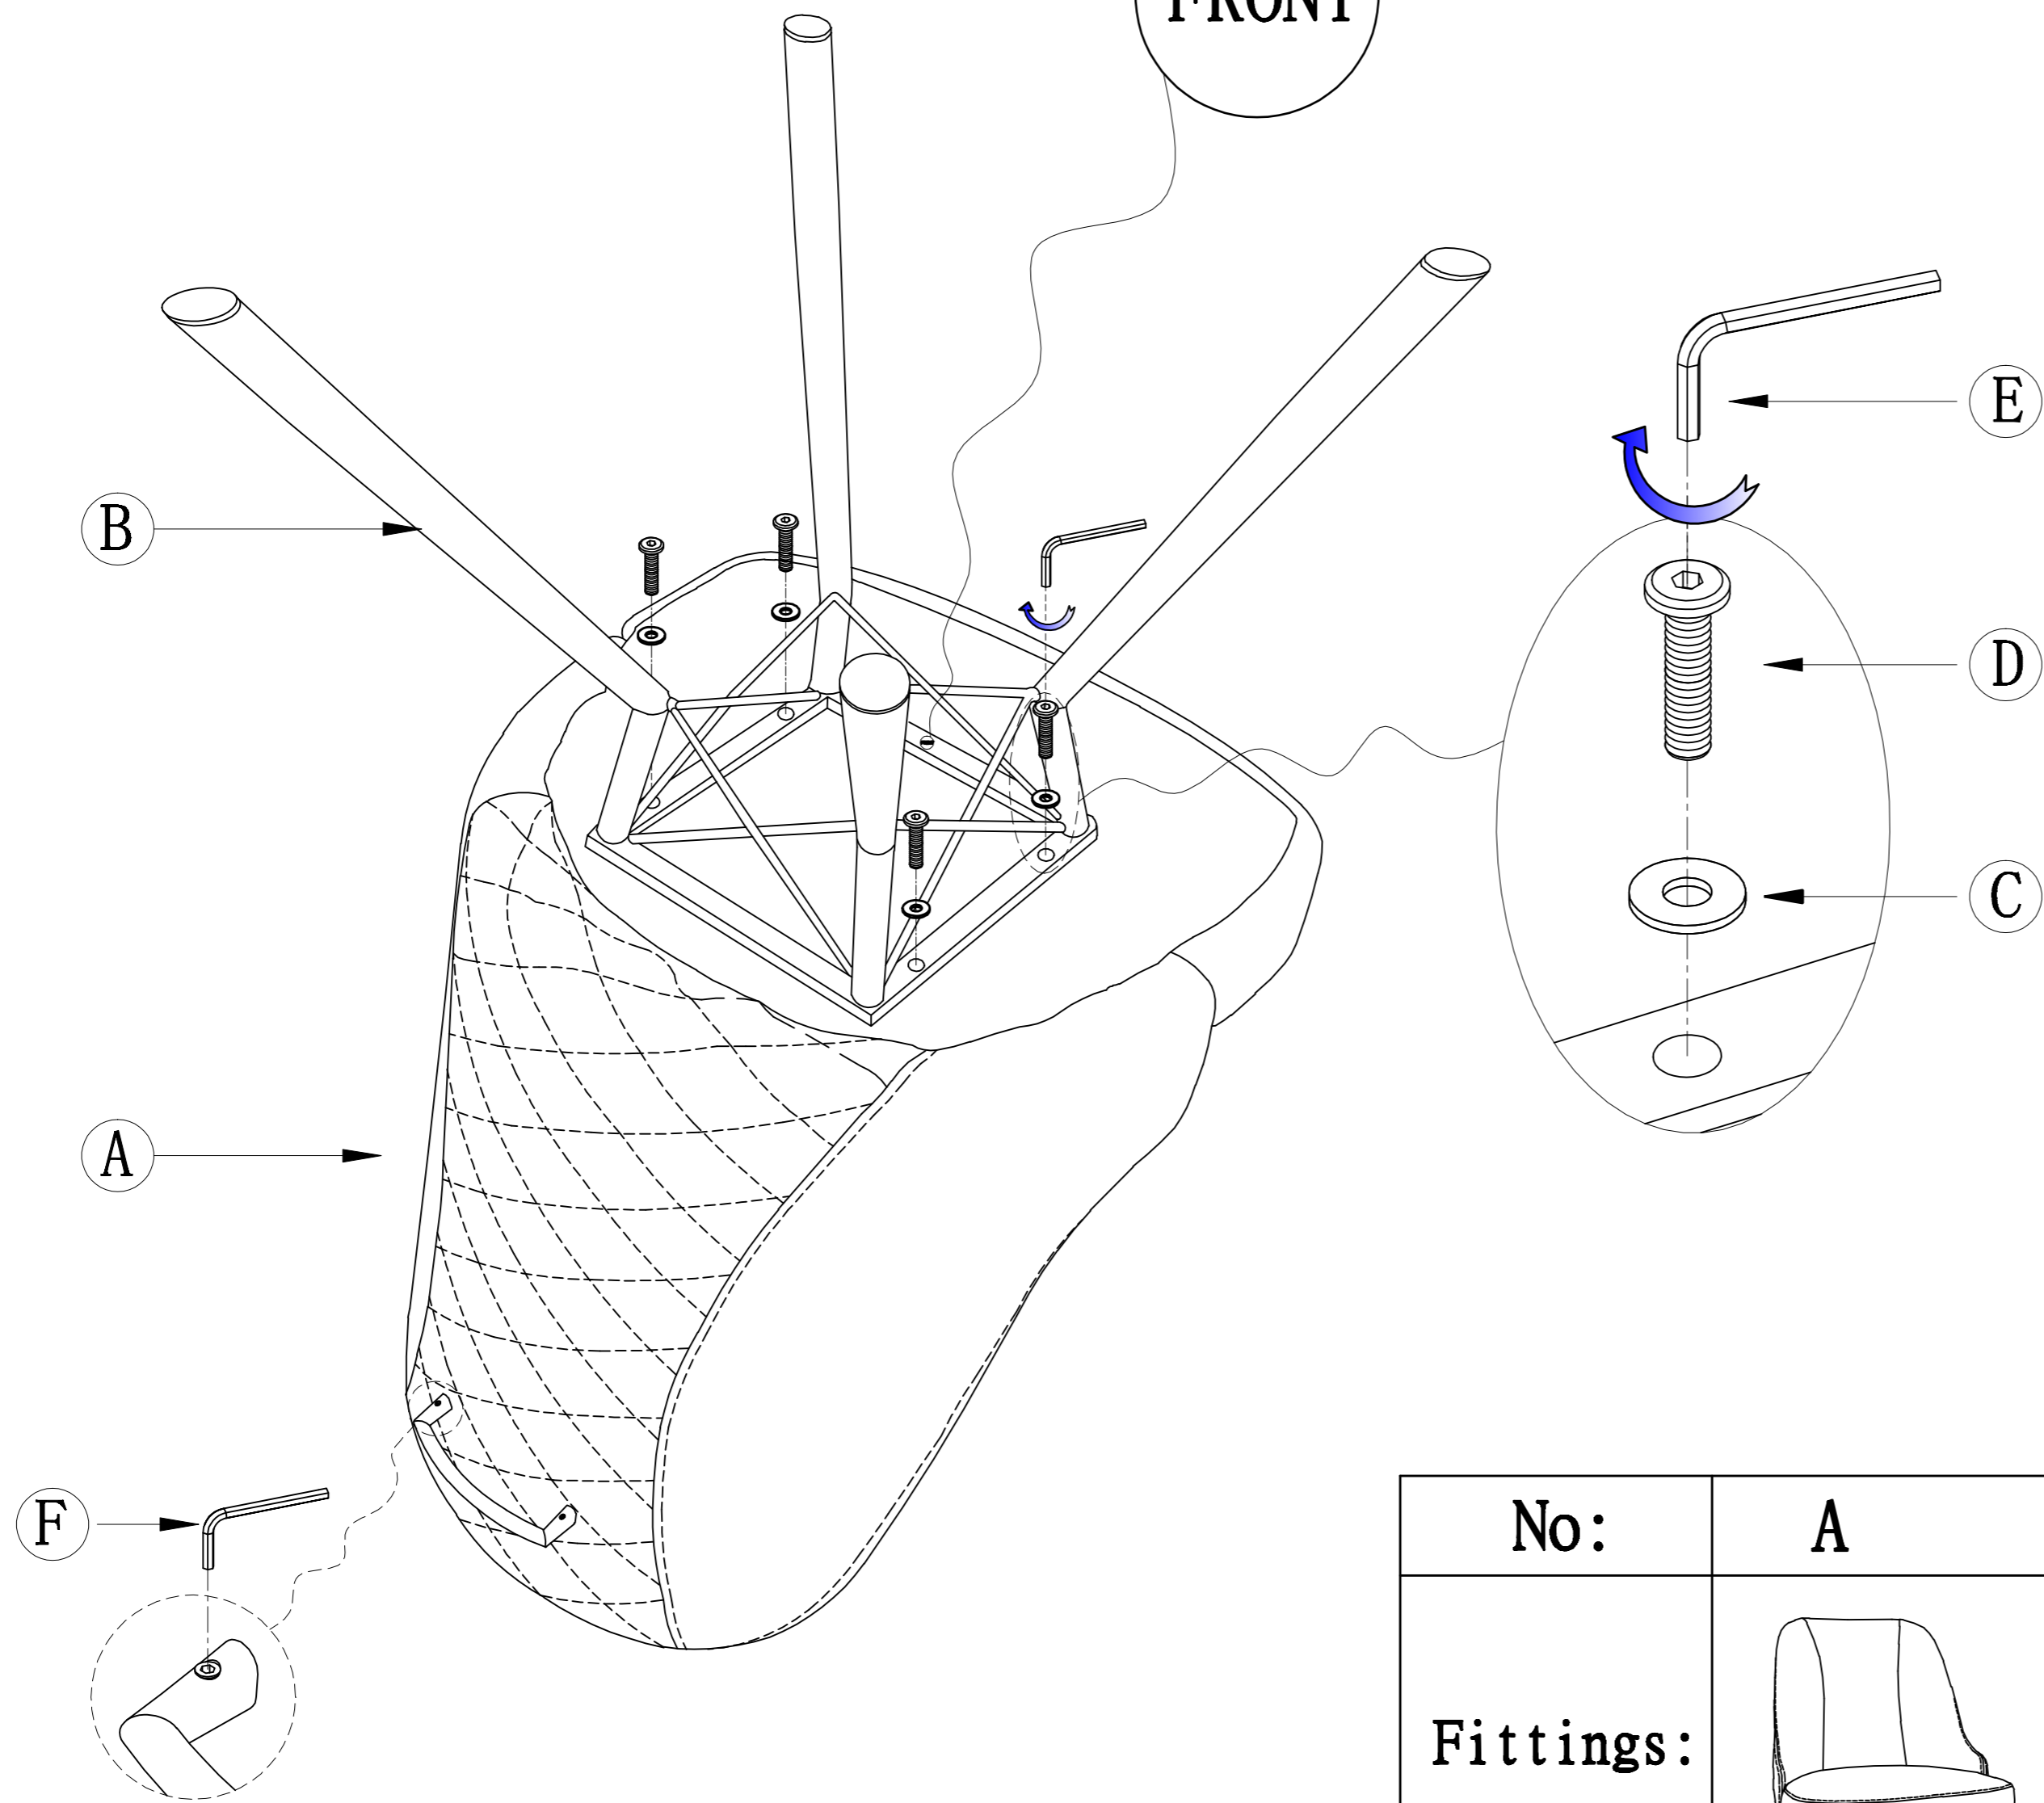

EEFJE CHAIR

1

FRONT

2

PLEASE USE KEY TO MAKE THE GRIP TIGHT WHEN IT IS LOOSE

No:	A	B	C	D	E	F
Fittings:						
				M6*25mm	4mm	2.5mm
Qty:	1	1	4	4	1	1

No:	Fittings:	Qty:
A		1
B		1
C		4
D		4
E	 M6*20	2
F	 M6*25	2
G	 4mm	2
H	 2.5mm	1