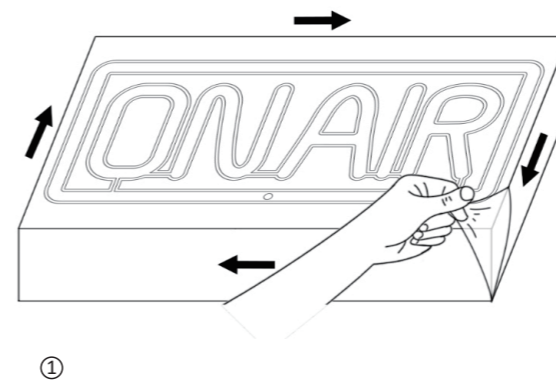

JUST LIGHT.

JUST LIGHT GmbH

Olakenweg 36 · D-59457 Werl

+49(0)2922 9721 9290

Kundenservice@neuhaus-group.de

www.just-light.info

999545 - NEON-ON AIR