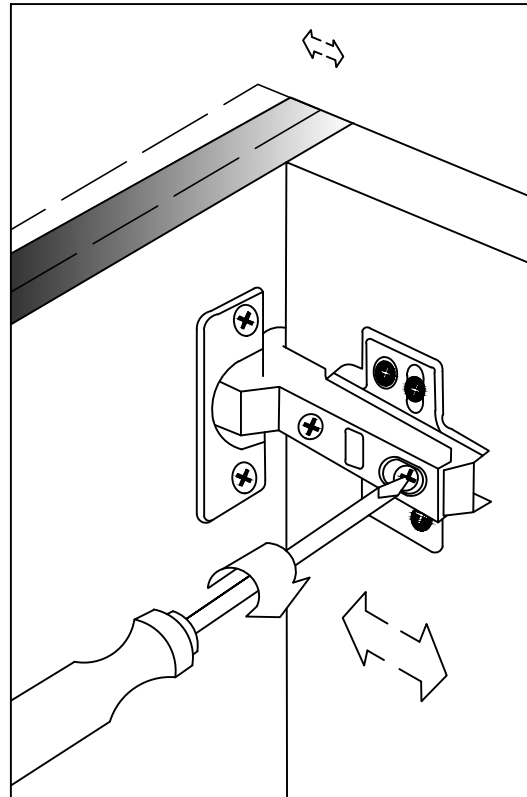

2

3

CHANGE STRIP LIGHT

TOUCH AND HOLD : CHANGE THE BRIGHTNESS
TOUCH SHORT : ON/OFF

HINGE ADJUSTMENT INSTRUCTION

CHANGE DIMMER