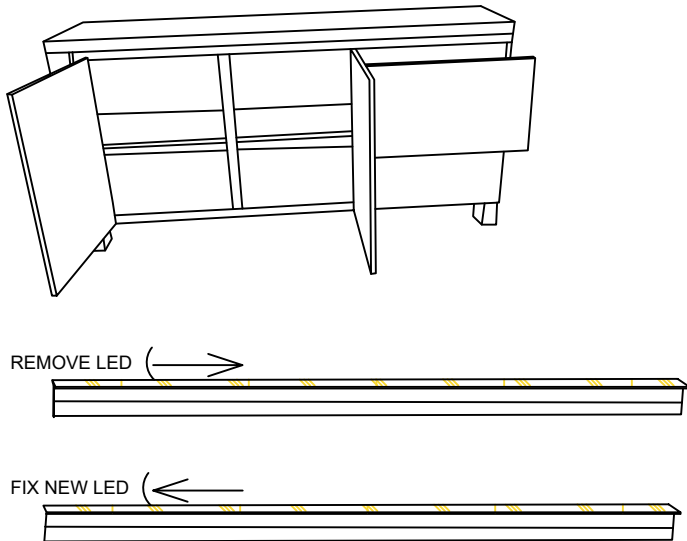

DEL MONTE **H&H**

ASSEMBLY
INSTRUCTION

DRESSOIR
ART. NO. - 46966

Pensez à
donner ou
recycler.

ou

ou

<https://quefairede mesdechets.fr>

1

2

3

CHANGE STRIP LIGHT

TOUCH AND HOLD : CHANGE THE BRIGHTNESS
TOUCH SHORT : ON/OFF

HINGE ADJUSTMENT INSTRUCTION

CHANGE DIMMER