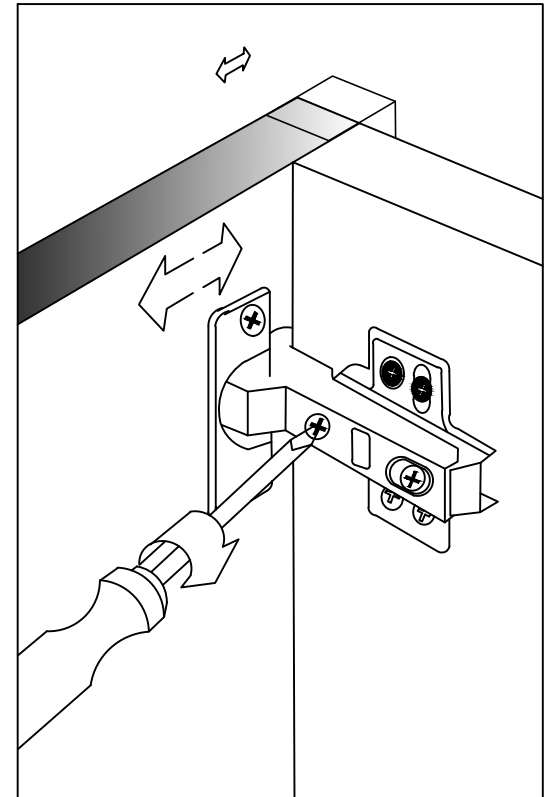

2

3

CHANGE STRIP LIGHT

TOUCH AND HOLD : CHANGE THE BRIGHTNESS
TOUCH SHORT : ON/OFF

HINGE ADJUSTMENT INSTRUCTION

CHANGE DIMMER