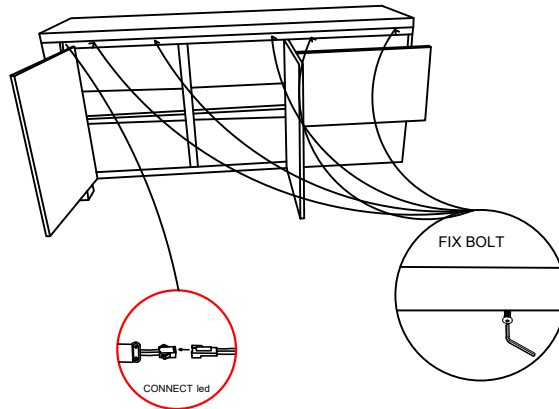

DEL MONTE **H&H**

ASSEMBLY
INSTRUCTION

DRESSOIR
ART. NO. - 46966

Pensez à
donner ou
recycler.

ou

ou

<https://quefairede mesdechets.fr>

1

2

3

CHANGE STRIP LIGHT

TOUCH AND HOLD : CHANGE THE BRIGHTNESS
TOUCH SHORT : ON/OFF

HINGE ADJUSTMENT INSTRUCTION

CHANGE DIMMER