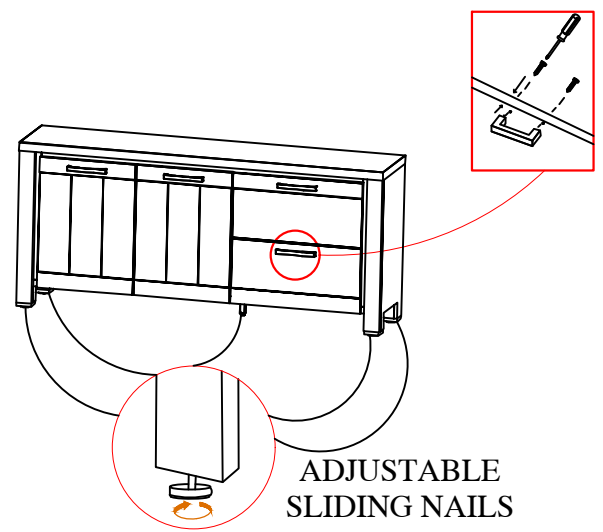

DEL MONTE **H&H**

ASSEMBLY
INSTRUCTION

DRESSOIR
ART. NO. - 46966

Pensez à
donner ou
recycler.

ou

ou

<https://quefairede mesdechets.fr>

1

2

3

CHANGE STRIP LIGHT

TOUCH AND HOLD : CHANGE THE BRIGHTNESS
TOUCH SHORT : ON/OFF

HINGE ADJUSTMENT INSTRUCTION

CHANGE DIMMER