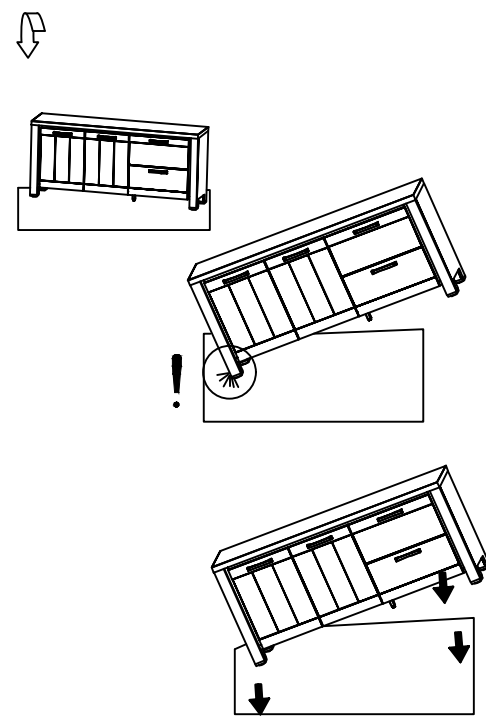

DEL MONTE **H&H**

ASSEMBLY
INSTRUCTION

DRESSOIR
ART. NO. - 46966

Pensez à
donner ou
recycler.

ou

ou

<https://quefairede mesdechets.fr>

1

2

3

CHANGE STRIP LIGHT

TOUCH AND HOLD : CHANGE THE BRIGHTNESS
TOUCH SHORT : ON/OFF

HINGE ADJUSTMENT INSTRUCTION

CHANGE DIMMER