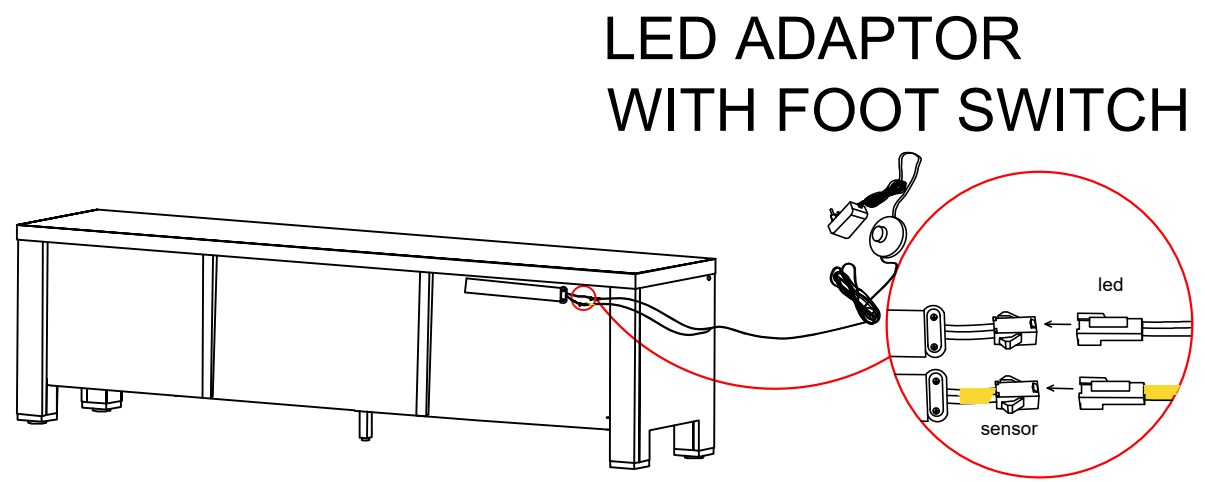

DEL MONTE **H&H**

ASSEMBLY
INSTRUCTION

DRESSOIR
ART. NO. - 46966

Pensez à
donner ou
recycler.

ou

ou

<https://quefairede mesdechets.fr>

1

2

3

CHANGE STRIP LIGHT

TOUCH AND HOLD : CHANGE THE BRIGHTNESS
TOUCH SHORT : ON/OFF

HINGE ADJUSTMENT INSTRUCTION

CHANGE DIMMER