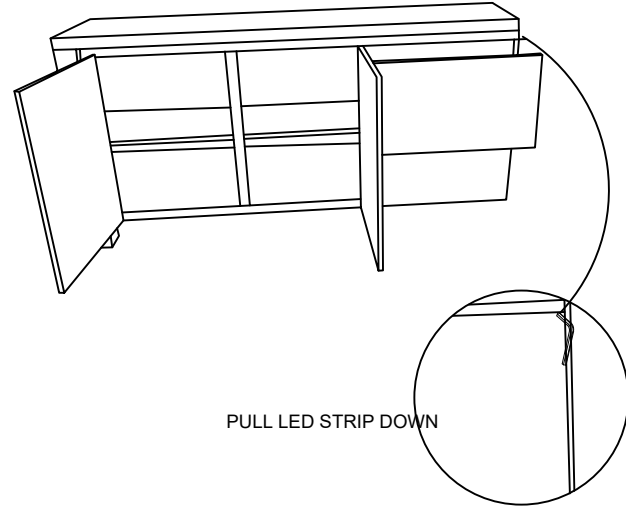

DEL MONTE **H&H**

ASSEMBLY
INSTRUCTION

DRESSOIR
ART. NO. - 46966

Pensez à
donner ou
recycler.

ou

ou

<https://quefairede mesdechets.fr>

1

2

3

CHANGE STRIP LIGHT

TOUCH AND HOLD : CHANGE THE BRIGHTNESS
TOUCH SHORT : ON/OFF

HINGE ADJUSTMENT INSTRUCTION

CHANGE DIMMER