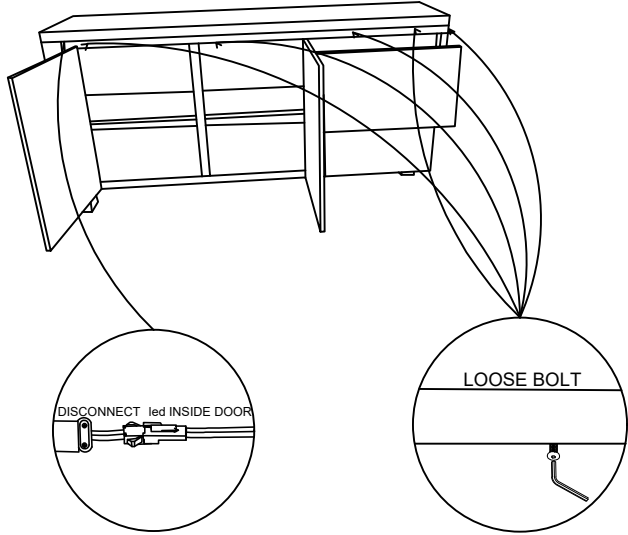

DEL MONTE **H&H**

ASSEMBLY
INSTRUCTION

DRESSOIR
ART. NO. - 46966

Pensez à
donner ou
recycler.

ou

ou

<https://quefairede mesdechets.fr>

1

2

3

CHANGE STRIP LIGHT

TOUCH AND HOLD : CHANGE THE BRIGHTNESS
TOUCH SHORT : ON/OFF

HINGE ADJUSTMENT INSTRUCTION

CHANGE DIMMER