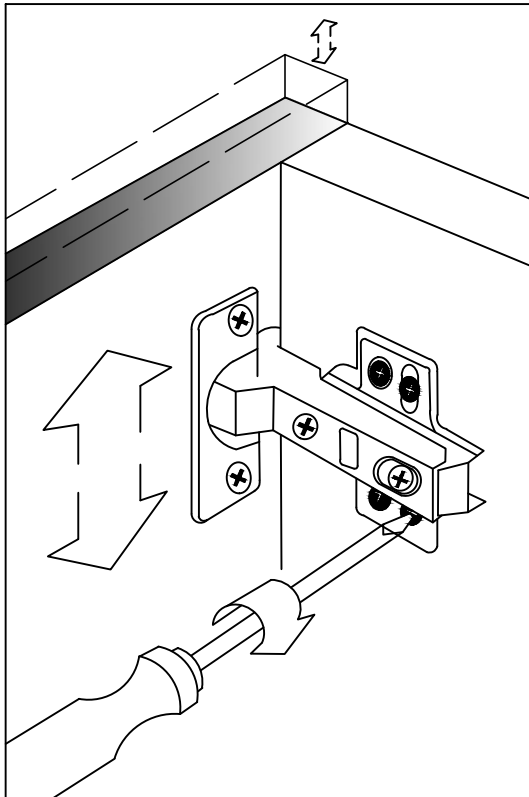

2

3

CHANGE STRIP LIGHT

TOUCH AND HOLD : CHANGE THE BRIGHTNESS
TOUCH SHORT : ON/OFF

HINGE ADJUSTMENT INSTRUCTION

CHANGE DIMMER