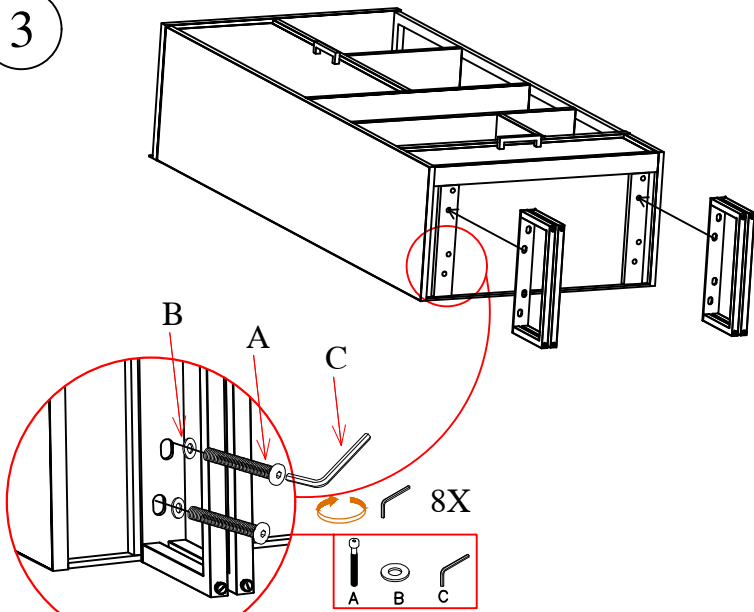

## ASSEMBLY INSTRUCTION

BOOK CASE  
ART. NO. - 42490  
80X42X195 CM

- A - BOLT  
SIZE - 30X8 MM  
(8 Pcs)
- B - WASHER  
SIZE - 3X8 MM  
(8 Pcs)
- C - L-KEY  
(01 Pc)
- D - Screw  
(02 Pcs)
- E - Plug  
(02 Pcs)

### NOT INCLUDED

1X

2X

1

REMOVE THIS  
EXTRA BLOCK

3

DETAIL - I

4