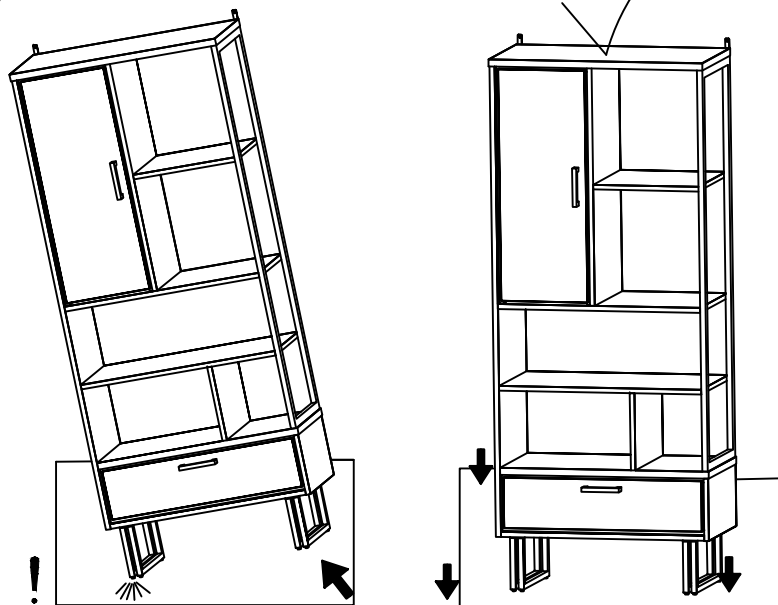

6

7

- F: Veuillez à acheter les vis et chevilles correspondant à votre type de mur.
- D: Kaufen Sie bitte richtige Dübel für Ihre Wand und dazu passende Schrauben.
- GB: Buy correct screw and plug which is ok for type of wall
- NL: Koop juiste Schroef en plug die geschikt is voor de betreffende muur

FIX TO WALL