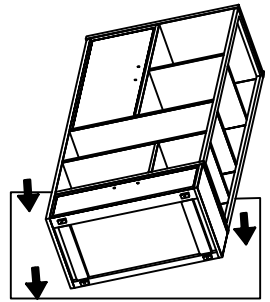

## ASSEMBLY INSTRUCTION

BOOK CASE  
ART. NO. - 42490  
80X42X195 CM

- A - BOLT  
SIZE - 30X8 MM  
(8 Pcs)
- B - WASHER  
SIZE - 3X8 MM  
(8 Pcs)
- C - L-KEY  
(01 Pc)
- D - Screw  
(02 Pcs)
- E - Plug  
(02 Pcs)

### NOT INCLUDED

1X

2X

1

REMOVE THIS  
EXTRA BLOCK

3

DETAIL - I

4