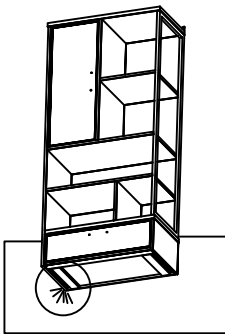

## ASSEMBLY INSTRUCTION

BOOK CASE  
ART. NO. - 42490  
80X42X195 CM

- A - BOLT  
SIZE - 30X8 MM  
(8 Pcs)
- B - WASHER  
SIZE - 3X8 MM  
(8 Pcs)
- C - L-KEY  
(01 Pc)
- D - Screw  
(02 Pcs)
- E - Plug  
(02 Pcs)

### NOT INCLUDED

1X

2X

1

REMOVE THIS  
EXTRA BLOCK

3

DETAIL - I

4