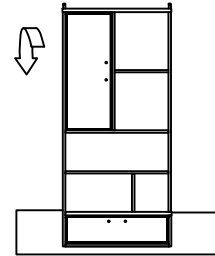

## ASSEMBLY INSTRUCTION

BOOK CASE  
ART. NO. - 42490  
80X42X195 CM

- A - BOLT  
SIZE - 30X8 MM  
(8 Pcs)
- B - WASHER  
SIZE - 3X8 MM  
(8 Pcs)
- C - L-KEY  
(01 Pc)
- D - Screw  
(02 Pcs)
- E - Plug  
(02 Pcs)

### NOT INCLUDED

1X

2X

1

REMOVE THIS  
EXTRA BLOCK

3

DETAIL - I

4