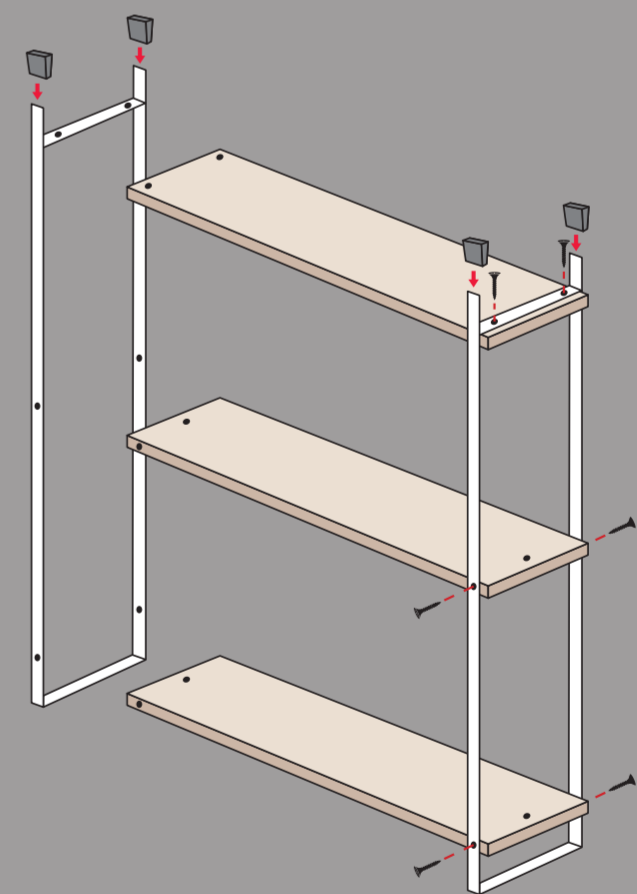

Item No.	350803 000 0
Last modified	20/02/2025
Supplier	MSL
Item Description	Multipurpose shelf
File description	350803 0000.pdf
Packaging Specifications	
Description	Card
Size (mm)	467 x 558,5
Remarks	
Paper Quality	GC2 White coated/white natural
Paper Weight	360 gr-sqmt
Color features - Front	Process color: CMYK + Die Cut
Color features - Back	Process color: K
Finish	-