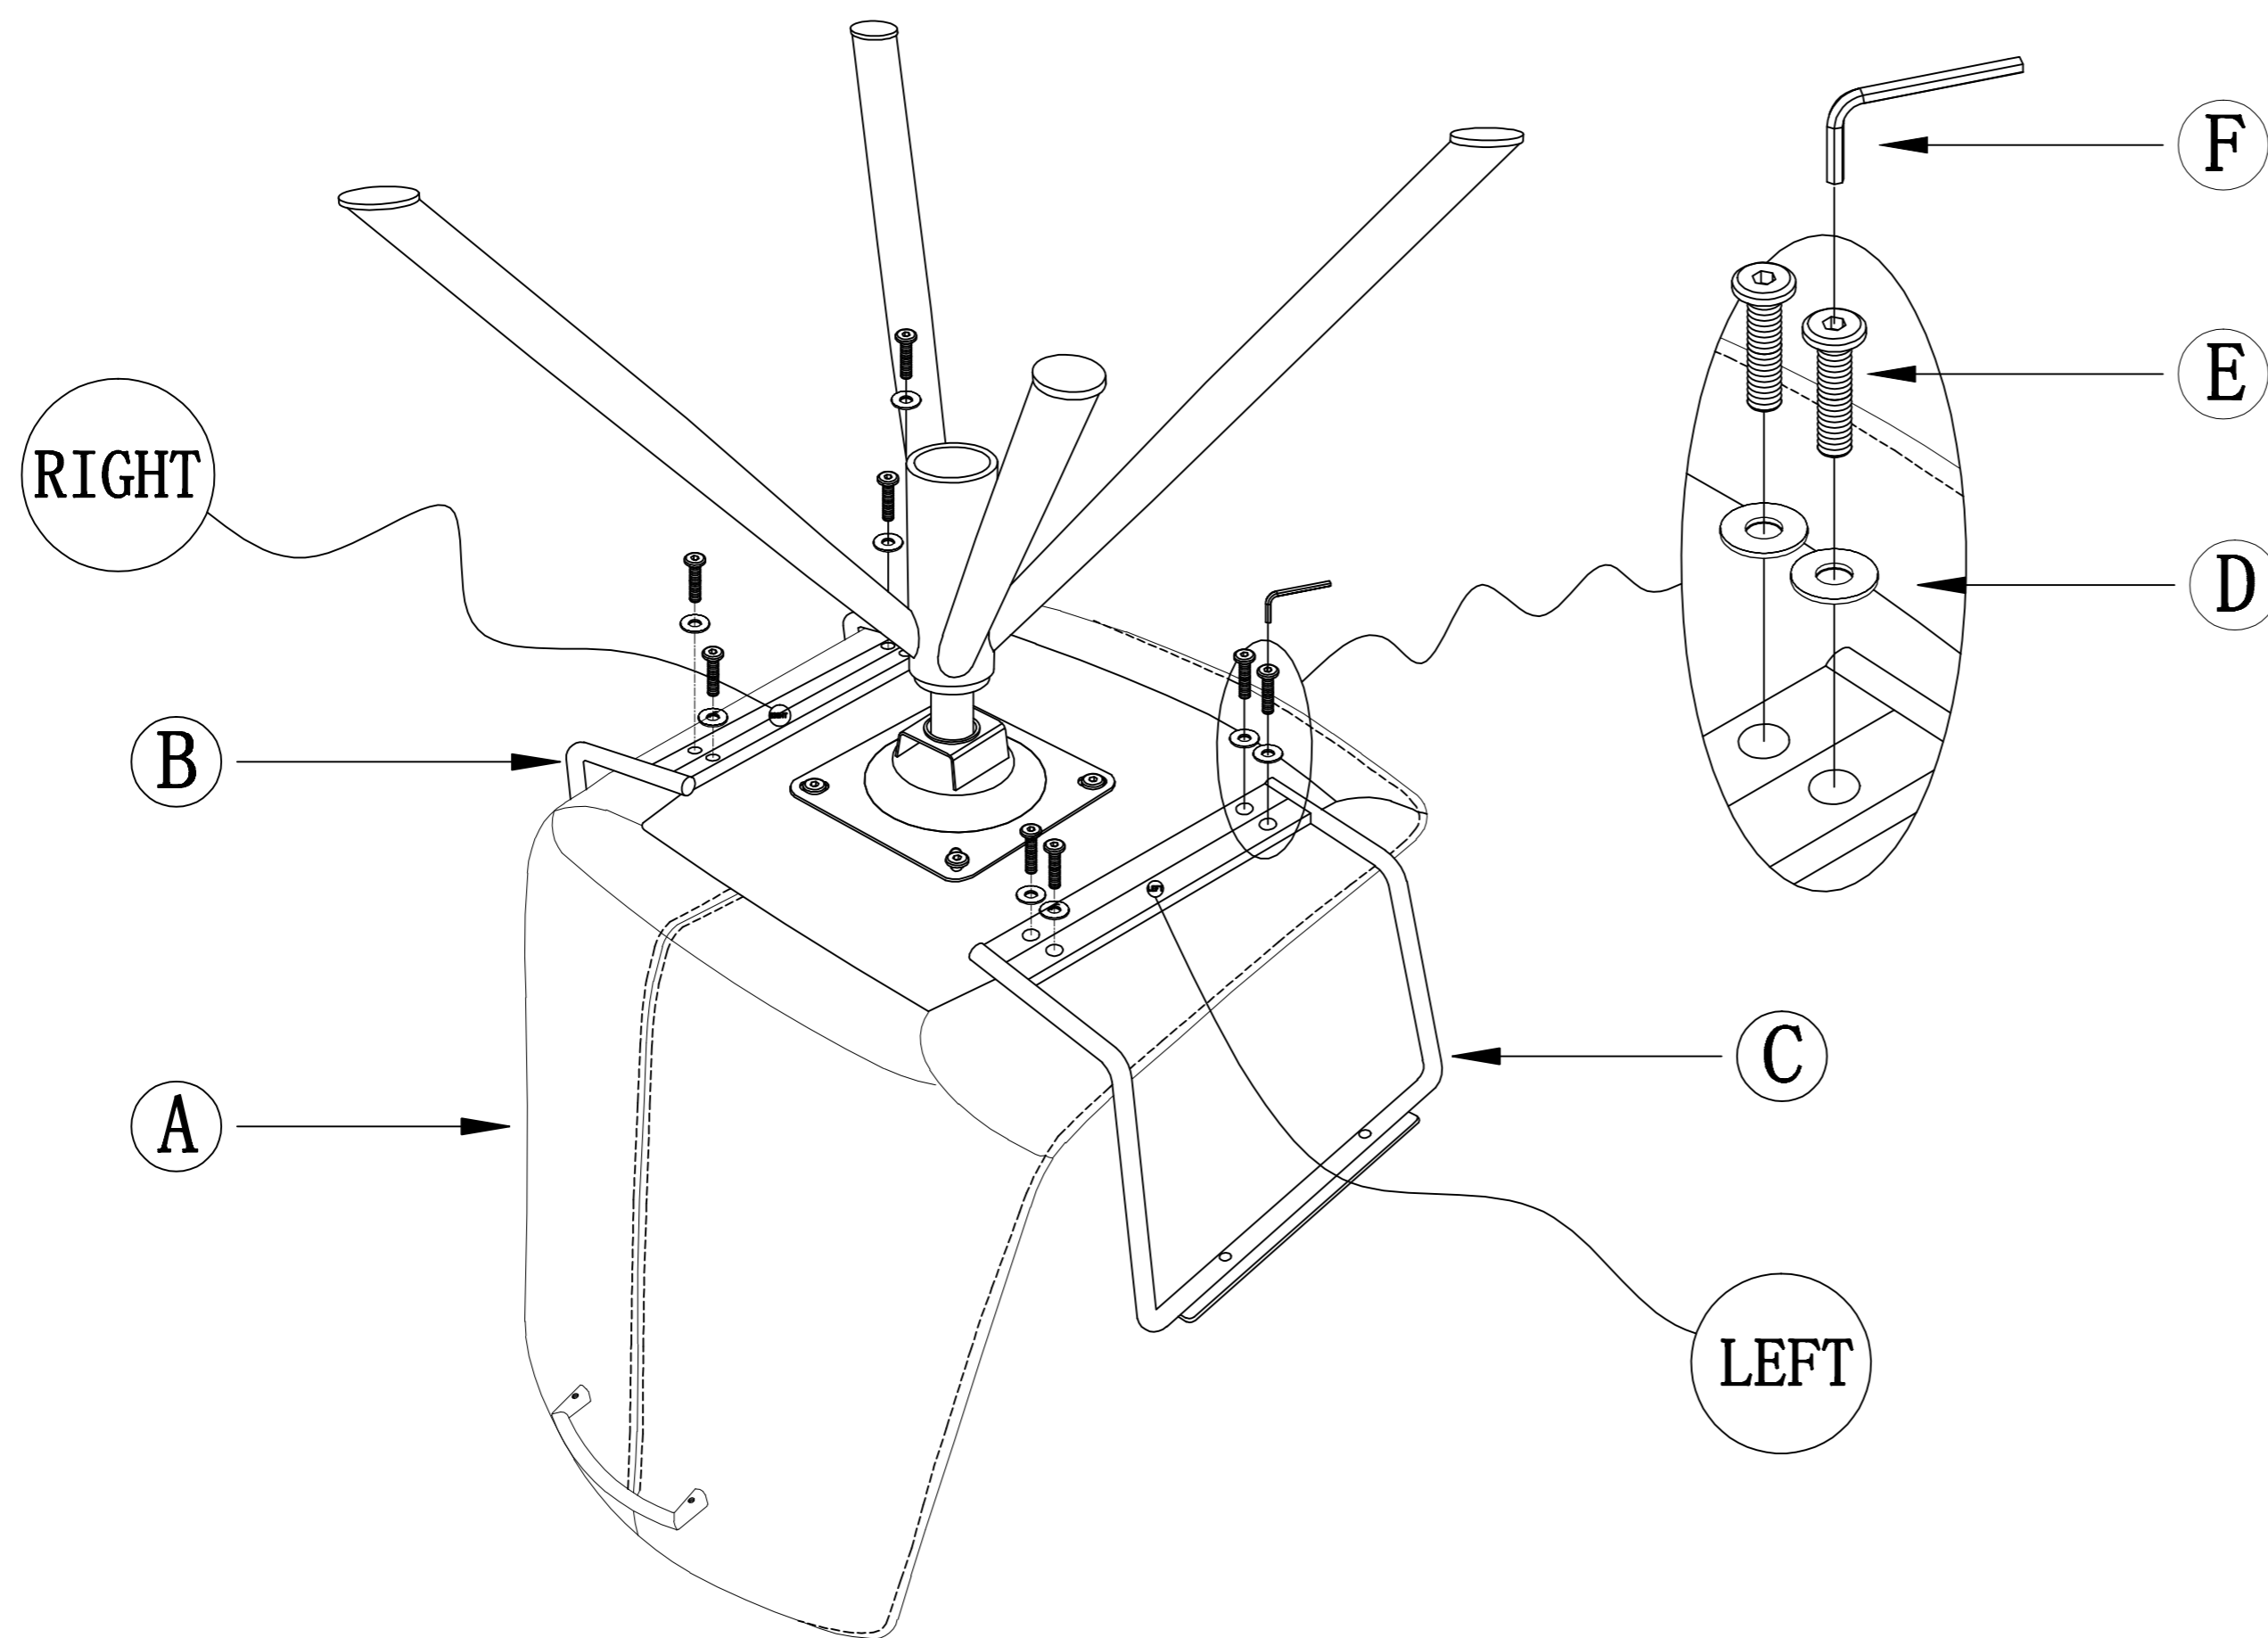

BRODY CHAIR

1

PLEASE USE KEY TO MAKE THE GRIP TIGHT WHEN IT IS LOOSE

2

No:	A	B	C	D	E	F	G
Fittings:			 M6*30mm	 M6*25mm		 4mm	 2.5mm
Qty:	1	1	2	2	4	1	1

BRODY CHAIR

1

2

No:	A	B	C	D	E	F
Fittings:						
		RIGHT	LEFT		M6*30mm	4mm
Qty:	1	1	1	8	8	1