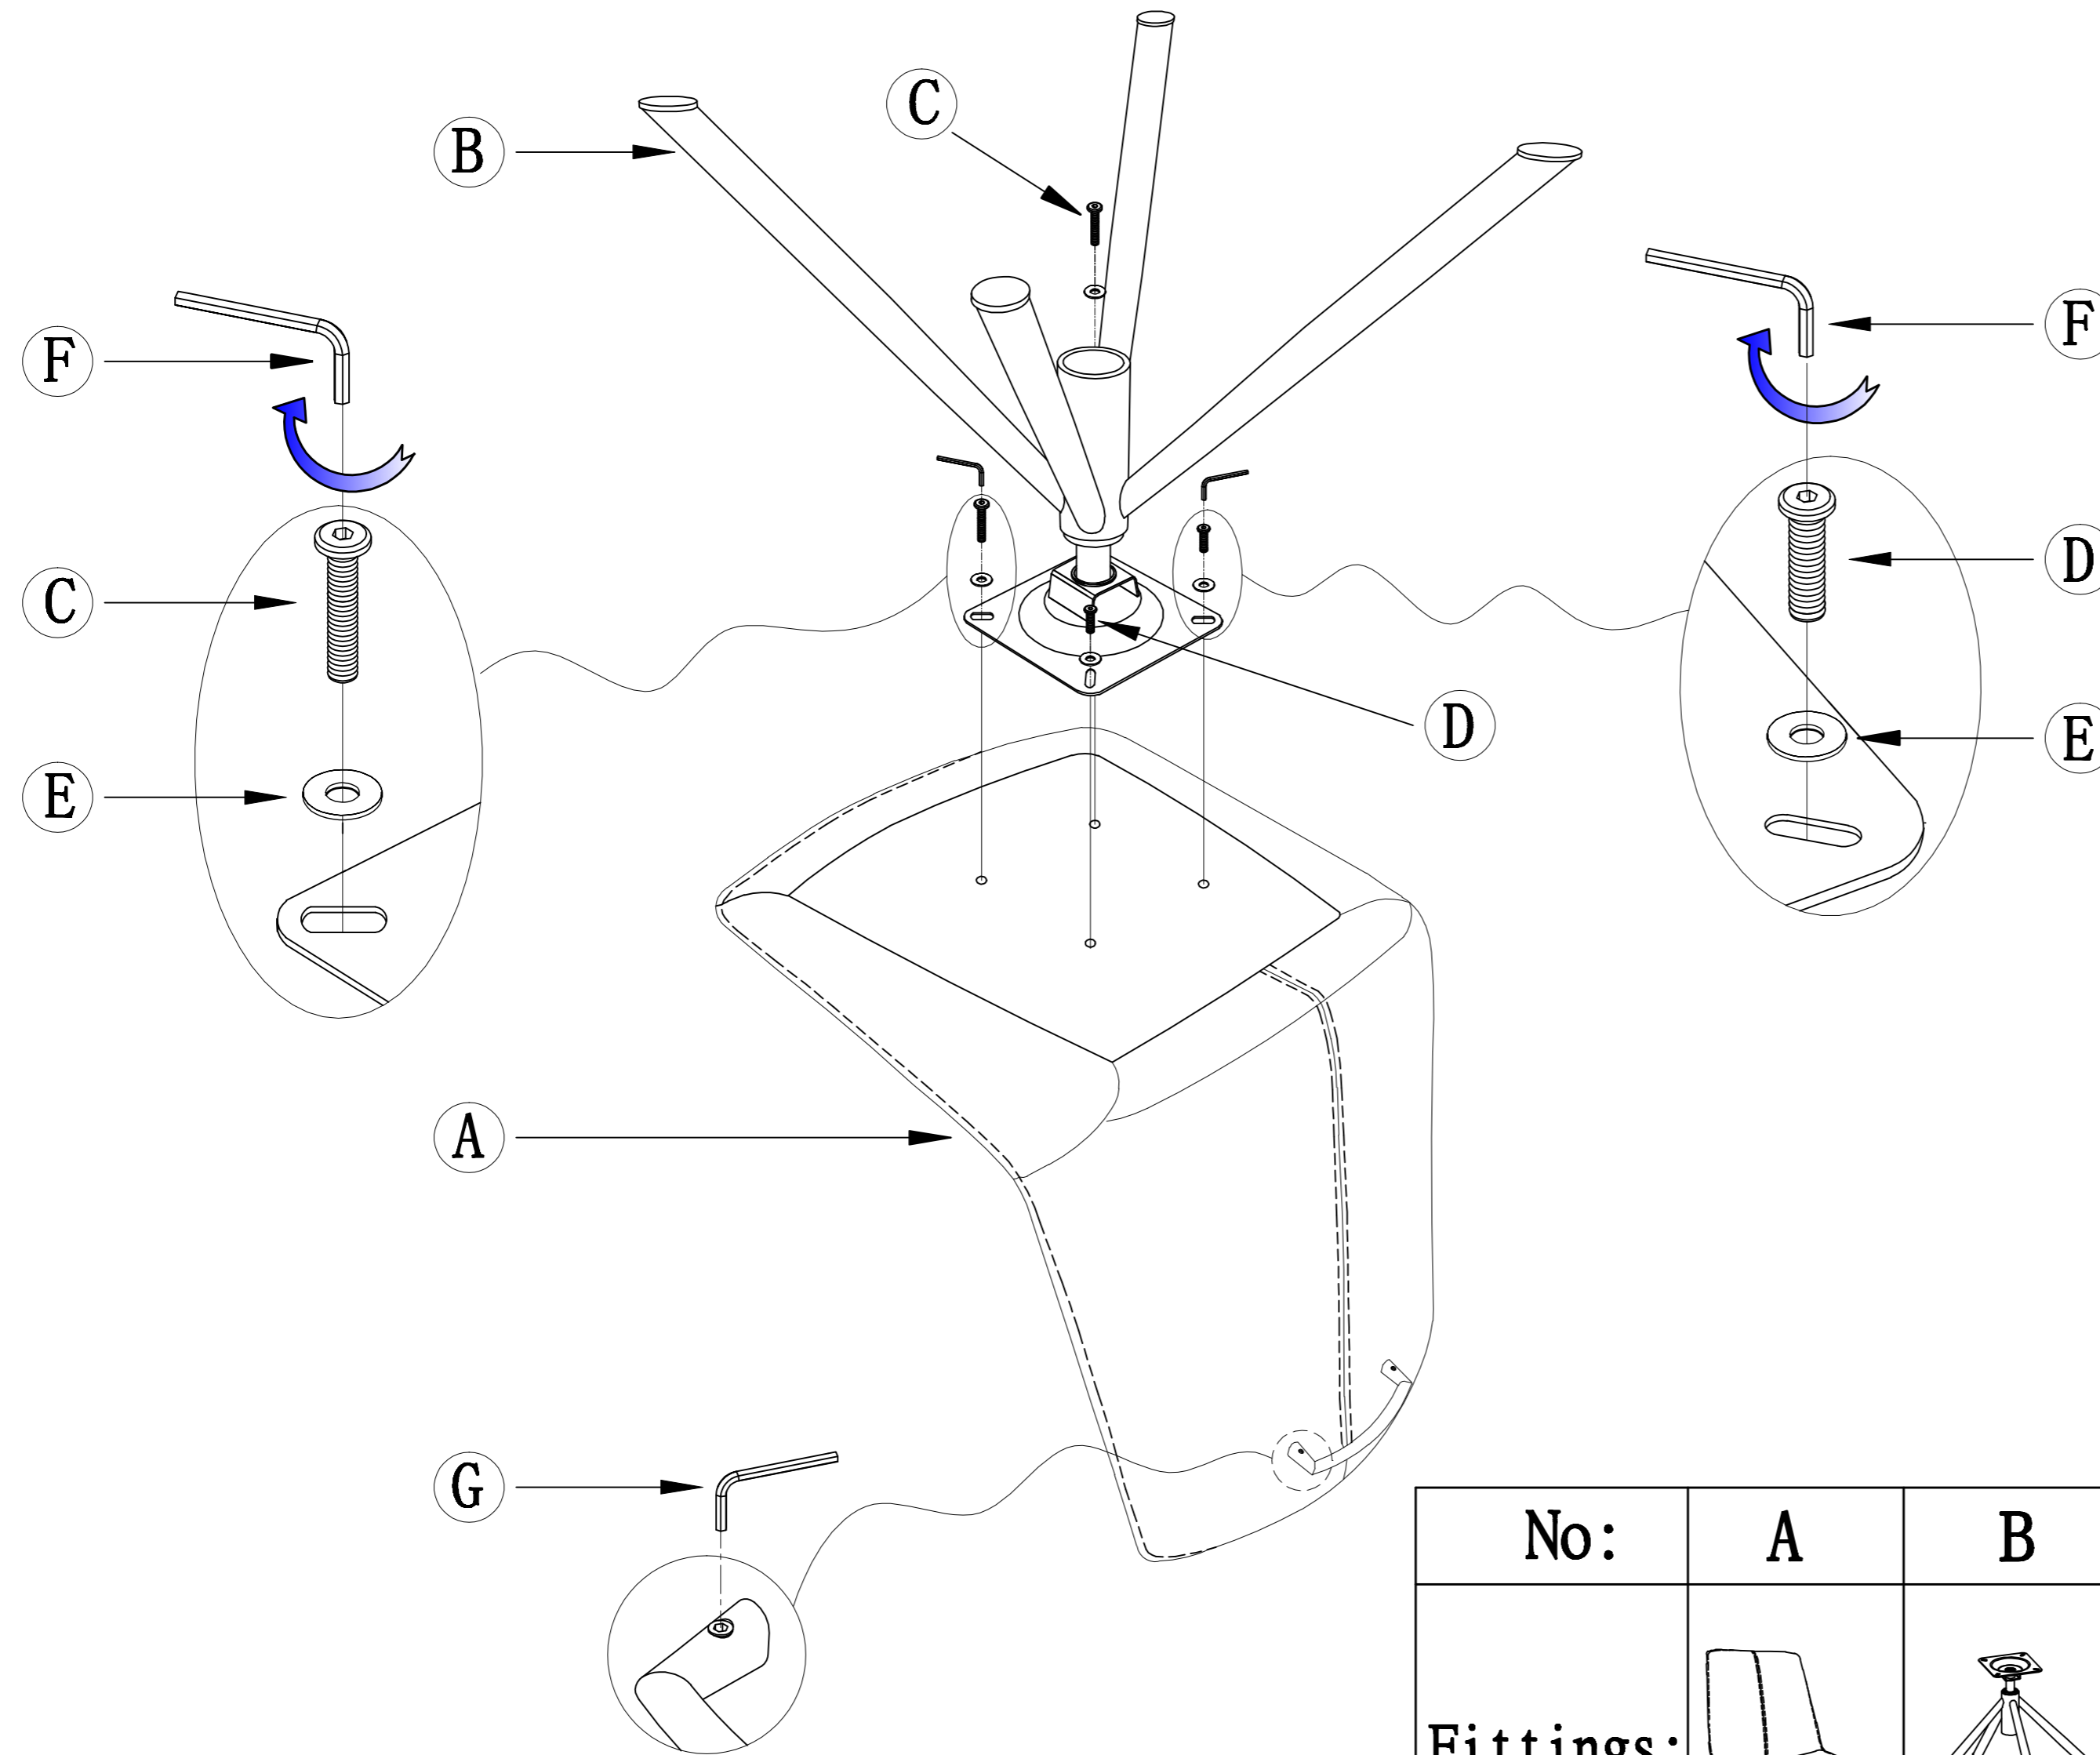

BRODY CHAIR

1

PLEASE USE KEY TO MAKE THE GRIP TIGHT WHEN IT IS LOOSE

2

No:	A	B	C	D	E	F	G
Fittings:			 M6*30mm	 M6*25mm		 4mm	 2.5mm
Qty:	1	1	2	2	4	1	1

BRODY CHAIR

1

2

No:	A	B	C	D	E	F
Fittings:						
		RIGHT	LEFT		M6*30mm	4mm
Qty:	1	1	1	8	8	1