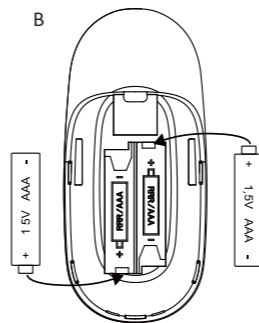

⑤

⑥

⑦

Bedienung über den Wandschalter

Memory Funktion:
Wird die Leuchte über den Wandschalter aus und nach >3 Sekunden wieder eingeschaltet, leuchtet Sie in dem zuletzt eingeschalteten Modus (Farbtemperatur & Helligkeit).

CCT:
Durch mehrmaliges, schnelles Ein- und Ausschalten, kann die Farbtemperatur 3-stufig geändert werden. (2.700 K / 4.000 K / 5.000 K)

Operation via wall switch

Memory function:
If you turn off the lamp via wall switch and turn on after >3 seconds the light lights up in the last mode (color temperature & brightness).

CCT:
The color temperature can be changed in 3 steps by switching on / off several times quickly: (2.700 K / 4.000 K / 5.000 K)

A

B

C