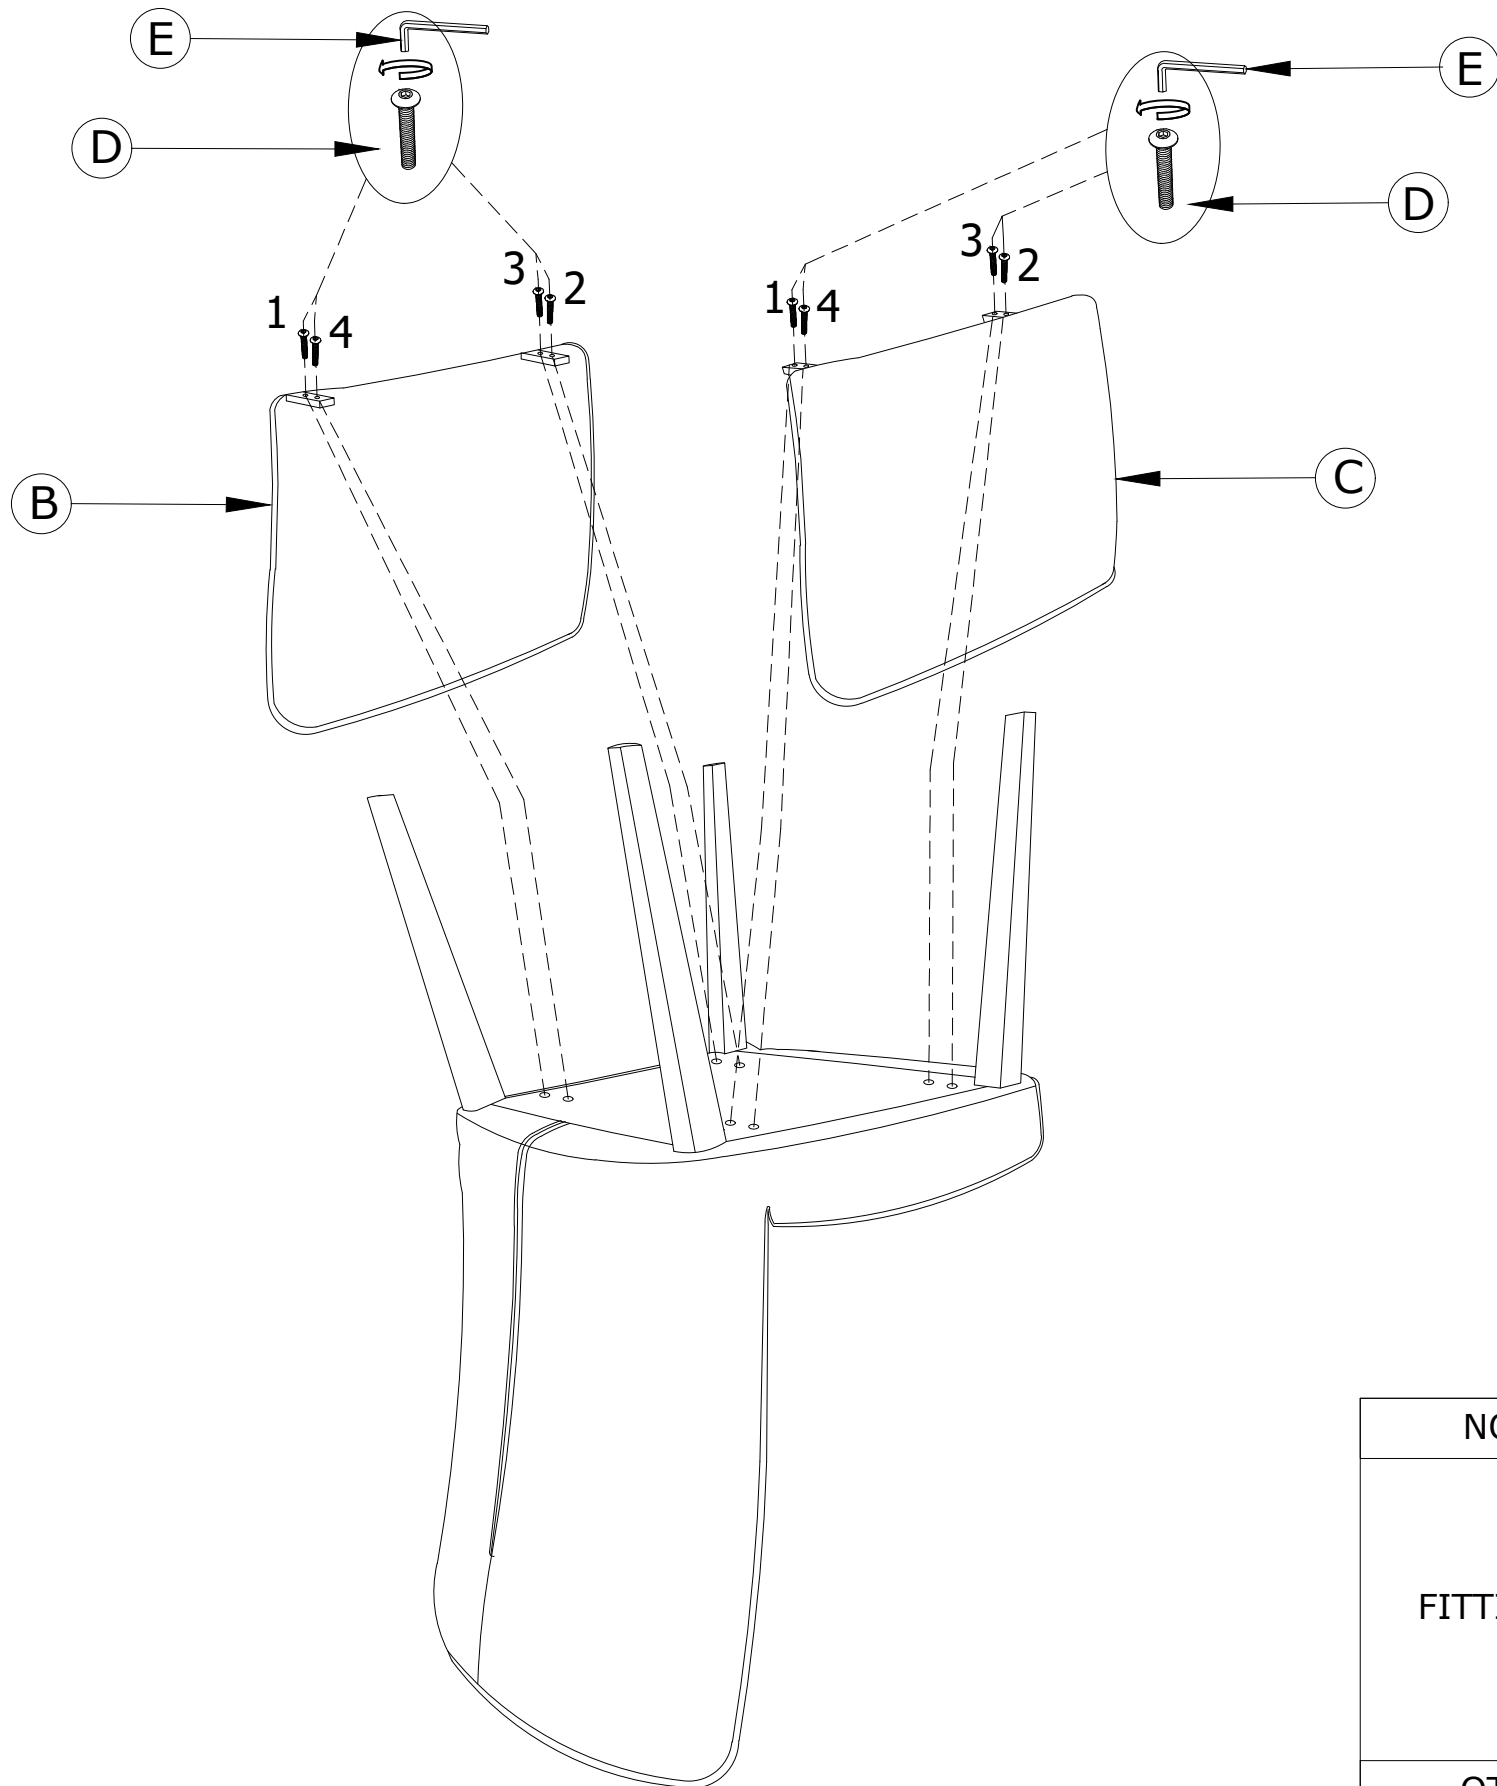

1 STEP 1: Assemble the left and right arm part to the chair for 100% (crosswise).

2 STEP 2

ONE PERSON

FR
Pensez à donner ou recycler.
 Association ou Magasin ou Déchèterie

<https://quefairedemesdechets.fr>

NO:	A	B	C	D	E
FITTINGS:					
		LEFT ARM SIDE	RIGHT ARM SIDE	PAN HEAD BOLTS M6X35MM	4MM
QTY:	1	1	1	8	1