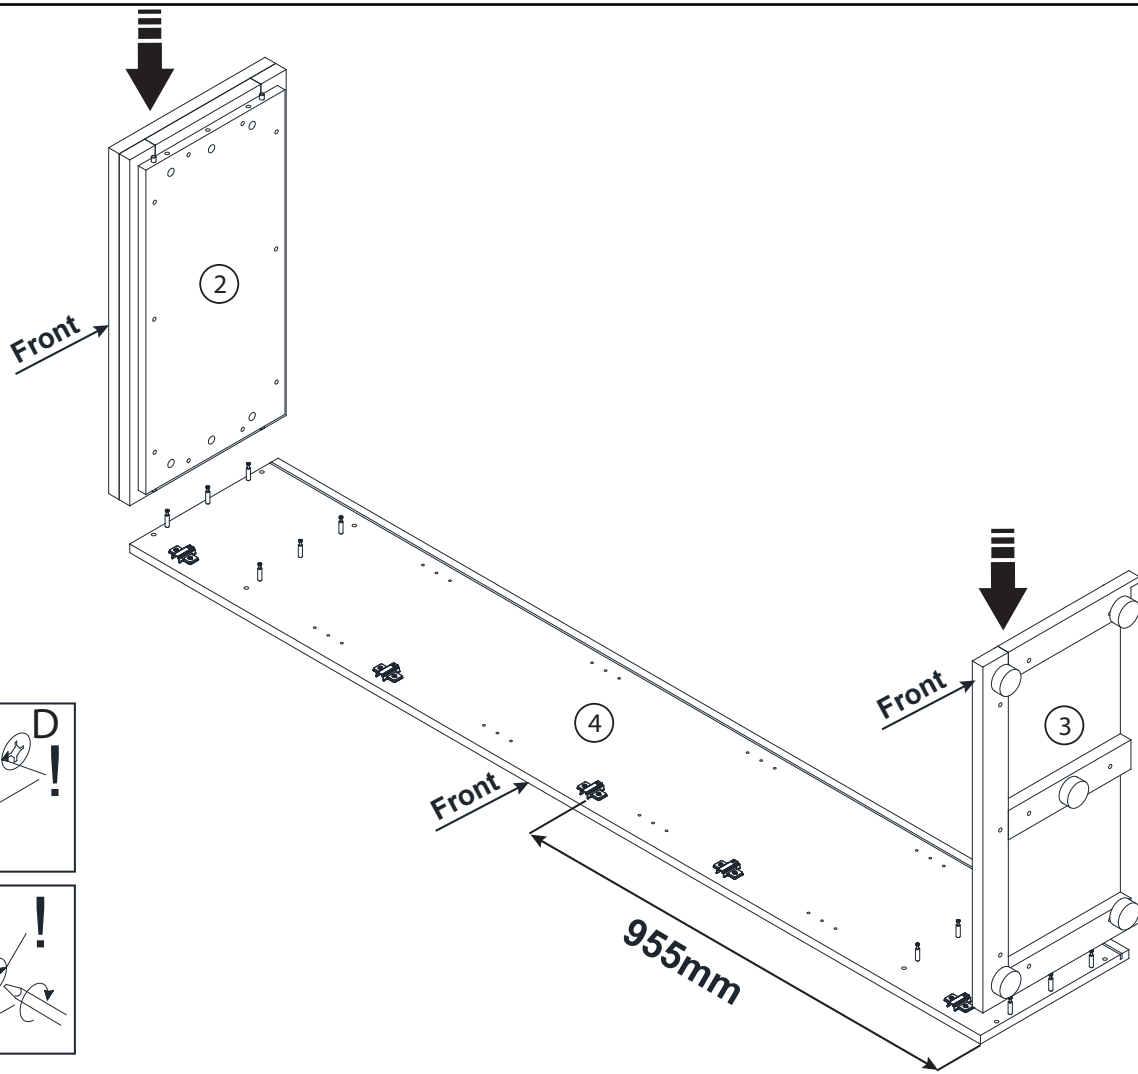

O	R	S	T	U	V1
x10	x10	x10	x4	x4	x1
	110°	T=0mm		7x1,5mm	L=260-410 mm
					

Z	A1	L1	E1	Q	J
x2	x15	x4	x5	x4	x2
L-74mm	4x35mm	M4x25mm	H=15mm		
					

W1	X1
x2	x2
	L-60mm
	

Modellname: **BOGOTA**

MONTAGEANLEITUNG

T 83 - Garderobenschrank

2 Persons

60min

1.

A	A1	D
x4	x10	x6
8x30mm	4x35mm	
		

2.

A	A1	D	E1
x4	x5	x6	x5
8x30mm	4x35mm		H=15mm
			

5.

A	D
x4	x6
8x30mm	
	

6.

R	K
x10	x20
110°	4x16mm
	

7.

8.

9.

10.

11.

15.

Z	L1	U
x2	x4	x4
L-74mm	M4x25mm	7x1,5mm
		

16.

(A)

(B)

(C)

E
x36
18mm
