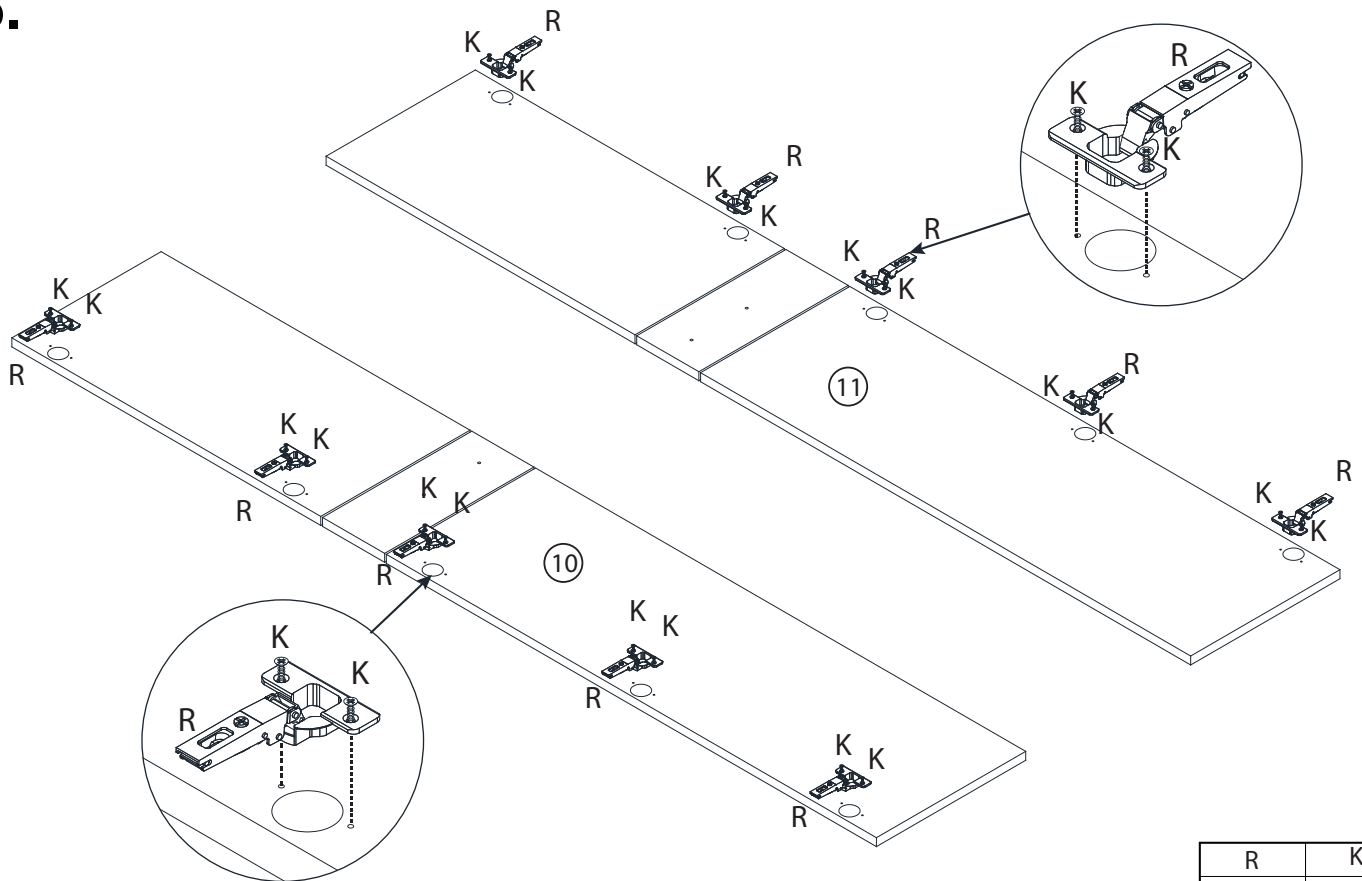

T 83 - Garderobenschrank

2 Persons

60min

1.

A	A1	D
x4	x10	x6
8x30mm	4x35mm	
		

2.

A	A1	D	E1
x4	x5	x6	x5
8x30mm	4x35mm		H=15mm
			

5.

A	D
x4	x6
8x30mm	
	

6.

R	K
x10	x20
110°	4x16mm
	

7.

8.

9.

10.

11.

A=B

O	M
x10	x16
	3x20mm
	

12.

T
x4

13.

Q
x4

14.

J	K	X1	W1
x2	x2	x2	x2
	4x16mm	L-60mm	
			

15.

Z	L1	U
x2	x4	x4
L-74mm	M4x25mm	7x1,5mm
		

16.

(A)

(B)

(C)

E
x36
18mm
