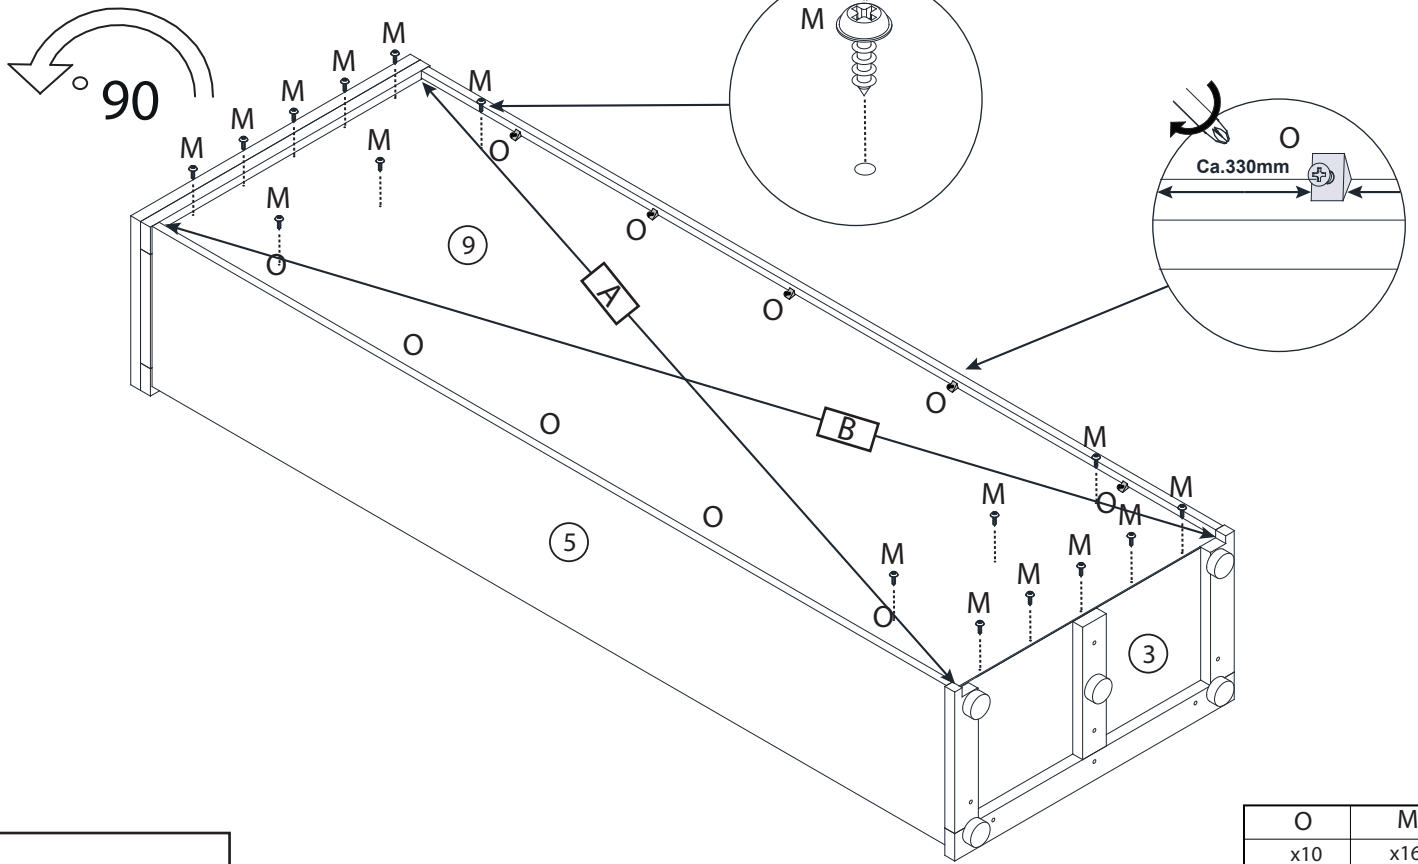

T 83 - Garderobenschrank

2 Persons

60min

1.

A	A1	D
x4	x10	x6
8x30mm	4x35mm	
		

2.

A	A1	D	E1
x4	x5	x6	x5
8x30mm	4x35mm		H=15mm
			

5.

A	D
x4	x6
8x30mm	
	

6.

R	K
x10	x20
110°	4x16mm
	

7.

8.

9.

10.

11.

A=B

O	M
x10	x16
	3x20mm
	

12.

T
x4

13.

Q
x4

14.

J	K	X1	W1
x2	x2	x2	x2
	4x16mm	L-60mm	
			

15.

Z	L1	U
x2	x4	x4
L-74mm	M4x25mm	7x1,5mm
		

16.

(A)

(B)

(C)

E
x36
18mm
