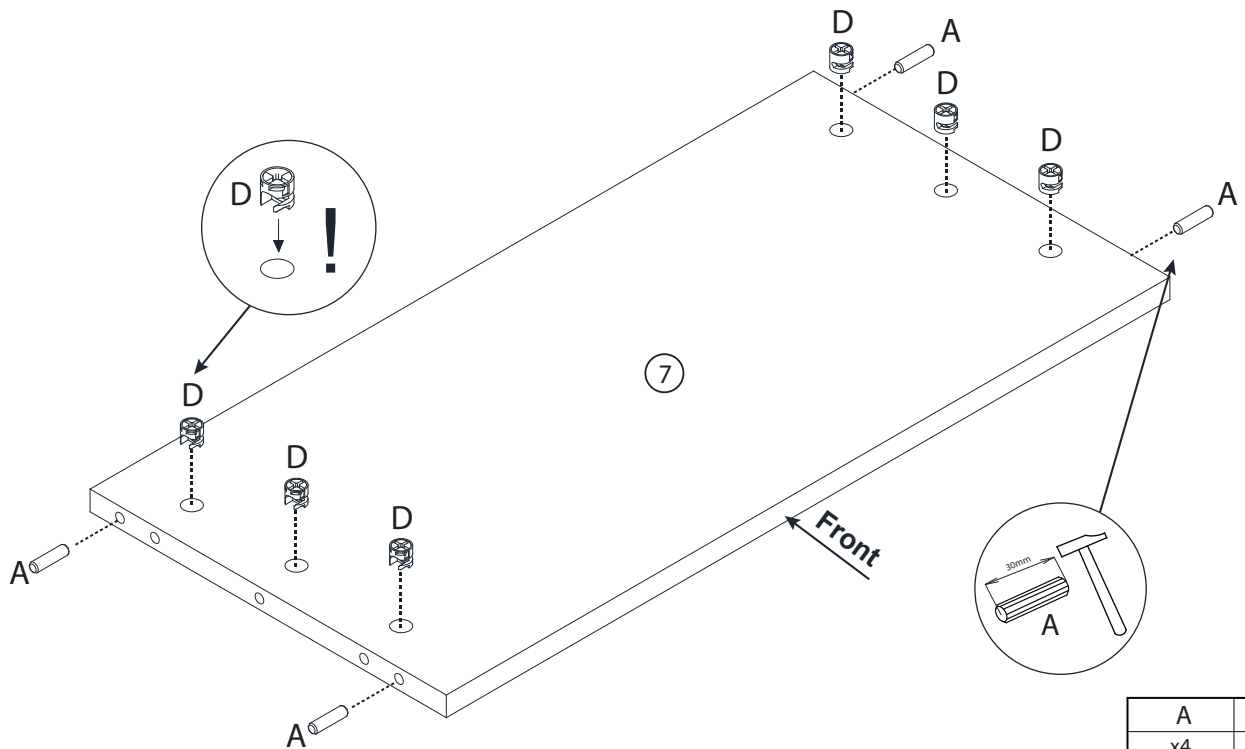

T 83 - Garderobenschrank

2 Persons

60min

1.

A	A1	D
x4	x10	x6
8x30mm	4x35mm	
		

2.

A	A1	D	E1
x4	x5	x6	x5
8x30mm	4x35mm		H=15mm
			

5.

A	D
x4	x6
8x30mm	
	

6.

R	K
x10	x20
110°	4x16mm
	

7.

8.

9.

10.

11.

A=B

O	M
x10	x16
	3x20mm
	

12.

T
x4

13.

Q
x4

14.

J	K	X1	W1
x2	x2	x2	x2
	4x16mm	L-60mm	
			

15.

Z	L1	U
x2	x4	x4
L-74mm	M4x25mm	7x1,5mm
		

16.

(A)

(B)

(C)

E
x36
18mm
