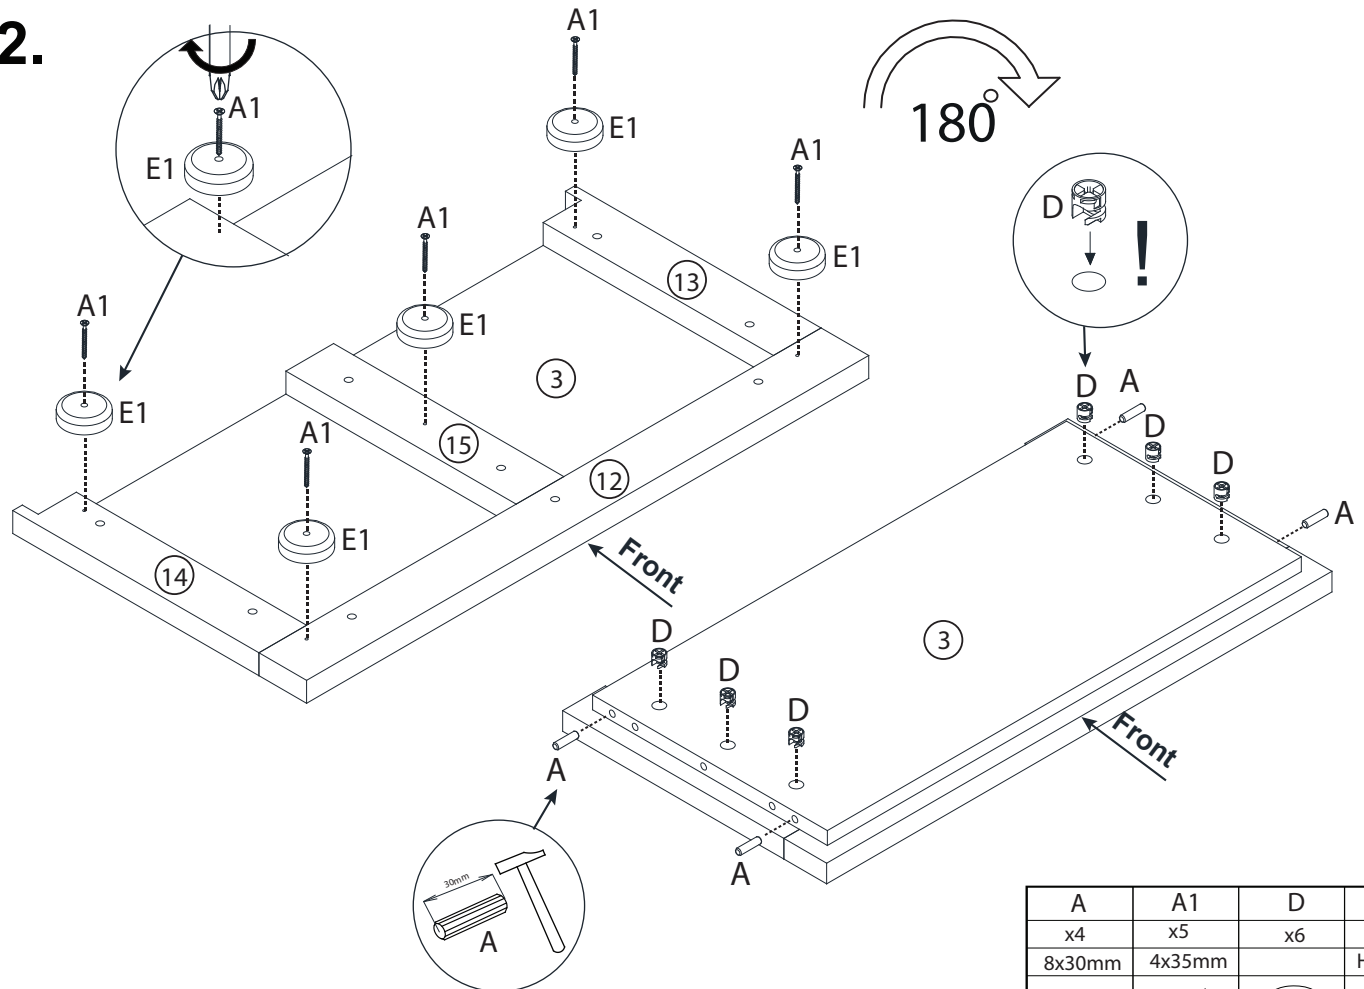

O	R	S	T	U	V1
x10	x10	x10	x4	x4	x1
	110°	T=0mm		7x1,5mm	L=260-410 mm
					

Z	A1	L1	E1	Q	J
x2	x15	x4	x5	x4	x2
L-74mm	4x35mm	M4x25mm	H=15mm		
					

W1	X1
x2	x2
	L-60mm
	

Modellname: **BOGOTA**

MONTAGEANLEITUNG

T 83 - Garderobenschrank

2 Persons

60min

1.

A	A1	D
x4	x10	x6
8x30mm	4x35mm	
		

2.

A	A1	D	E1
x4	x5	x6	x5
8x30mm	4x35mm		H=15mm
			

5.

A	D
x4	x6
8x30mm	
	

6.

R	K
x10	x20
110°	4x16mm
	

7.

8.

9.

10.

11.

15.

Z	L1	U
x2	x4	x4
L-74mm	M4x25mm	7x1,5mm
		

16.

(A)

(B)

(C)

E
x36
18mm
