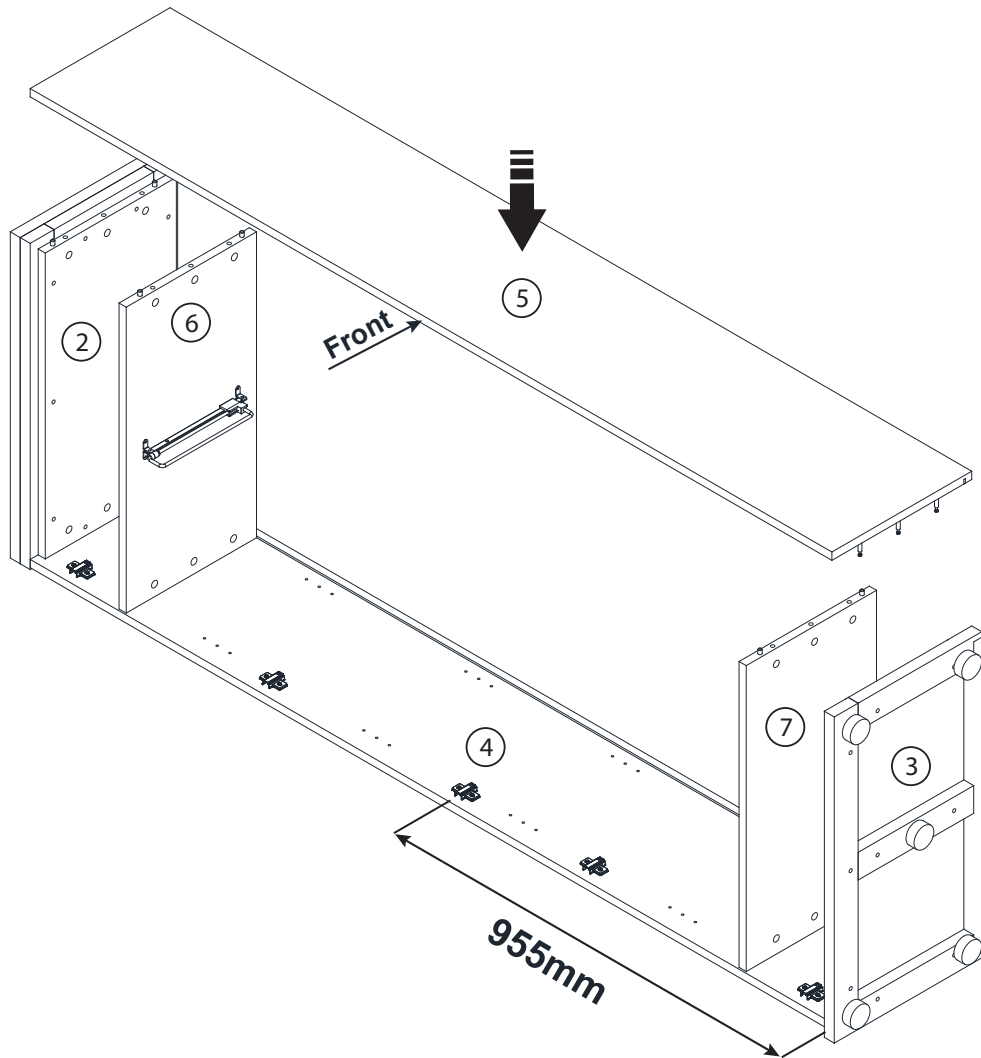

T 83 - Garderobenschrank

2 Persons

60min

1.

A	A1	D
x4	x10	x6
8x30mm	4x35mm	
		

2.

A	A1	D	E1
x4	x5	x6	x5
8x30mm	4x35mm		H=15mm
			

5.

A	D
x4	x6
8x30mm	
	

6.

R	K
x10	x20
110°	4x16mm
	

7.

8.

9.

10.

11.

A=B

O	M
x10	x16
	3x20mm
	

12.

T
x4

13.

Q
x4

14.

J	K	X1	W1
x2	x2	x2	x2
	4x16mm	L-60mm	
			

15.

Z	L1	U
x2	x4	x4
L-74mm	M4x25mm	7x1,5mm
		

16.

(A)

(B)

(C)

E
x36
18mm
