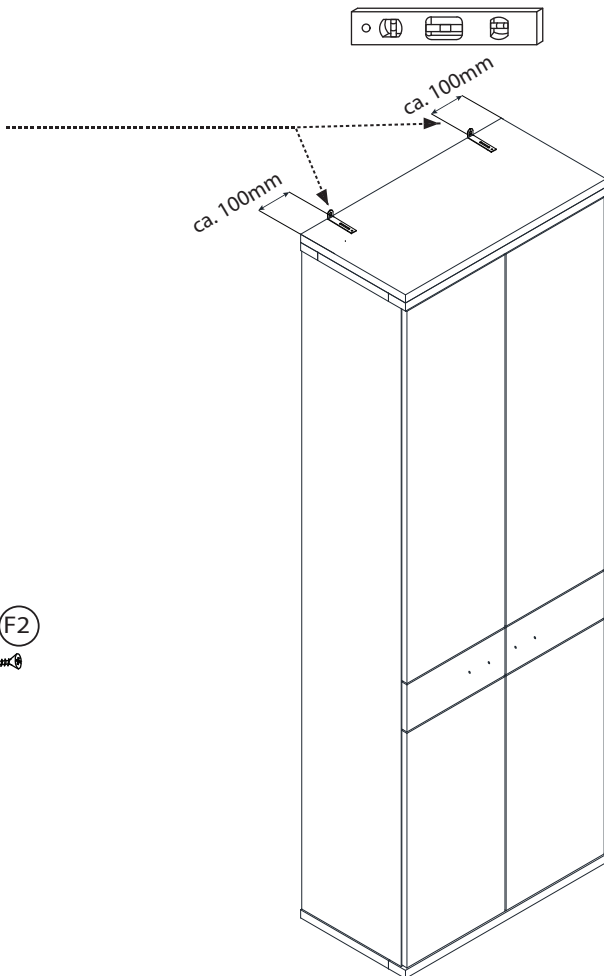

T 83 - Garderobenschrank

2 Persons

60min

1.

A	A1	D
x4	x10	x6
8x30mm	4x35mm	
		

2.

A	A1	D	E1
x4	x5	x6	x5
8x30mm	4x35mm		H=15mm
			

5.

A	D
x4	x6
8x30mm	
	

6.

R	K
x10	x20
110°	4x16mm
	

7.

8.

9.

10.

11.

A=B

O	M
x10	x16
	3x20mm
	

12.

T
x4

13.

Q
x4

14.

J	K	X1	W1
x2	x2	x2	x2
	4x16mm	L-60mm	
			

15.

Z	L1	U
x2	x4	x4
L-74mm	M4x25mm	7x1,5mm
		

16.

(A)

(B)

(C)

E
x36
18mm
