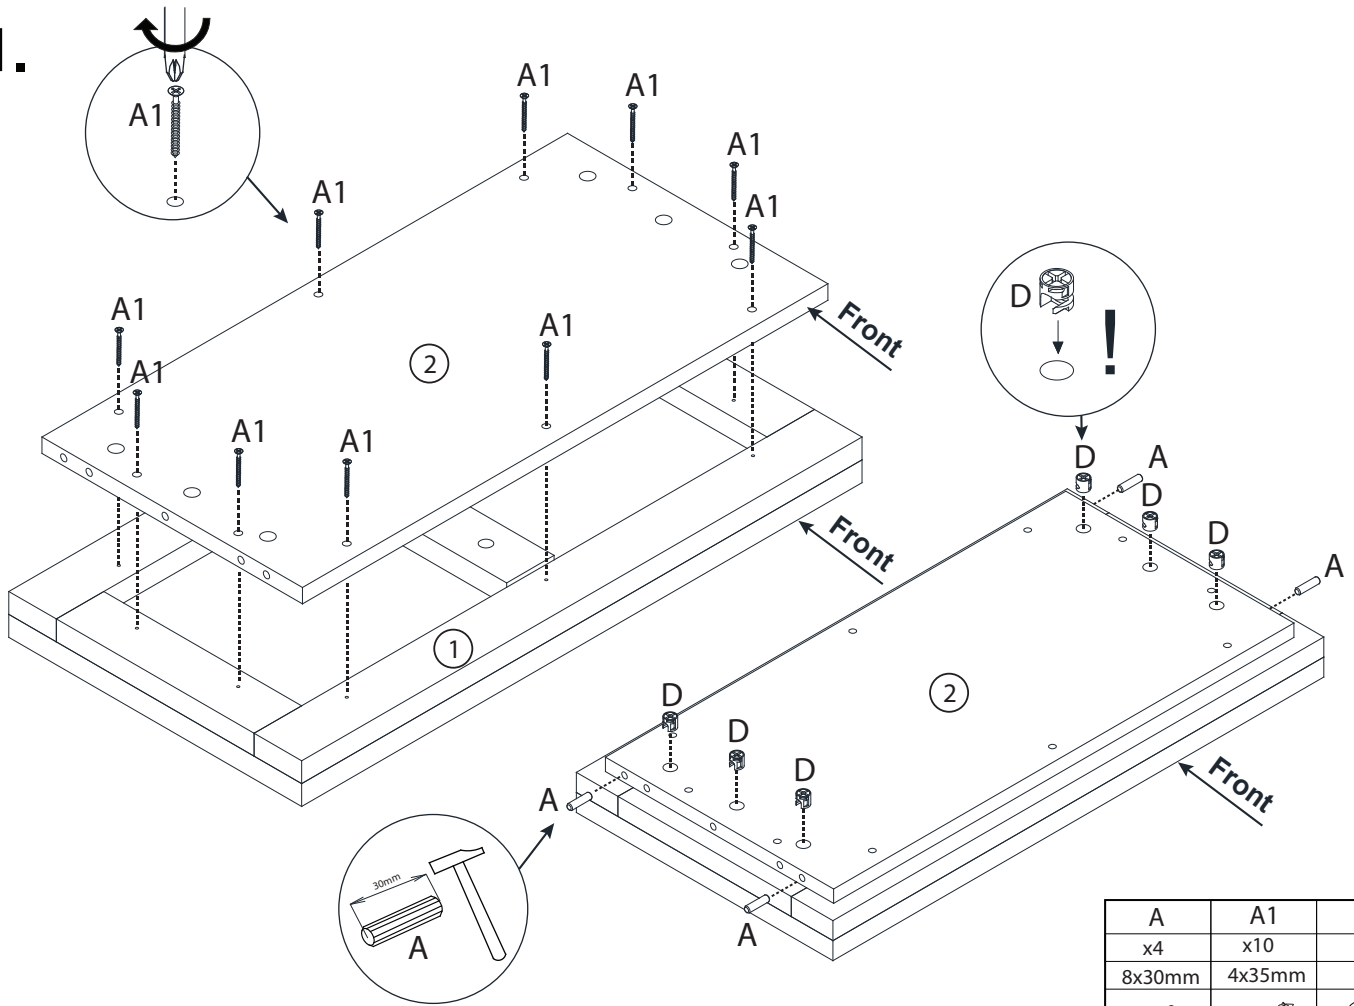

O	R	S	T	U	V1
x10	x10	x10	x4	x4	x1
	110°	T=0mm		7x1,5mm	L=260-410 mm
					

Z	A1	L1	E1	Q	J
x2	x15	x4	x5	x4	x2
L-74mm	4x35mm	M4x25mm	H=15mm		
					

W1	X1
x2	x2
	L-60mm
	

Modellname: **BOGOTA**

MONTAGEANLEITUNG

T 83 - Garderobenschrank

2 Persons

60min

1.

A	A1	D
x4	x10	x6
8x30mm	4x35mm	
		

2.

A	A1	D	E1
x4	x5	x6	x5
8x30mm	4x35mm		H=15mm
			

5.

A	D
x4	x6
8x30mm	
	

6.

R	K
x10	x20
110°	4x16mm
	

7.

8.

9.

10.

11.

15.

Z	L1	U
x2	x4	x4
L-74mm	M4x25mm	7x1,5mm
		

16.

(A)

(B)

(C)

E
x36
18mm
