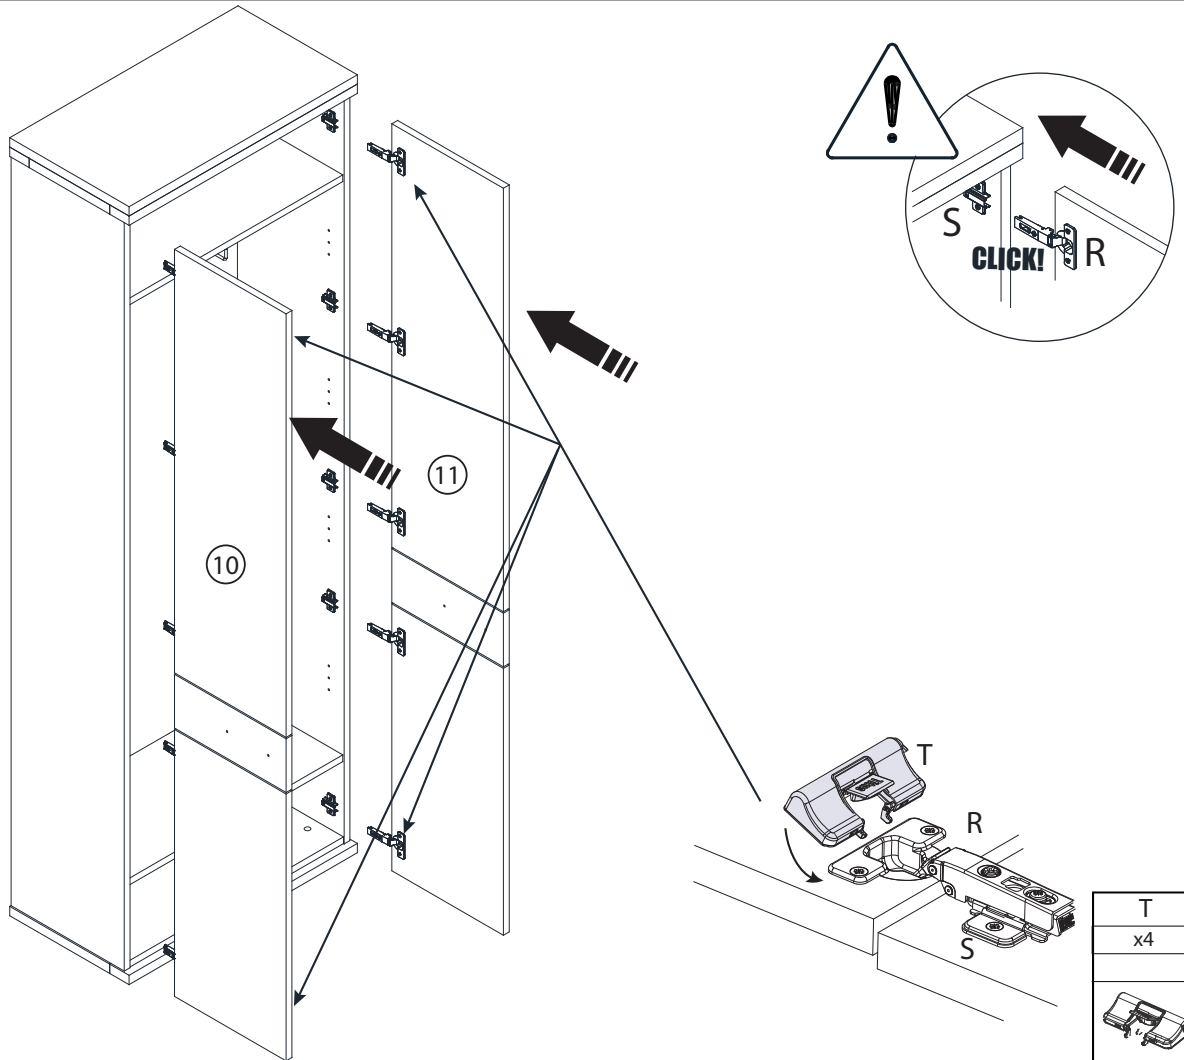

11.

A=B

O	M
x10	x16
	3x20mm

12.

T
x4