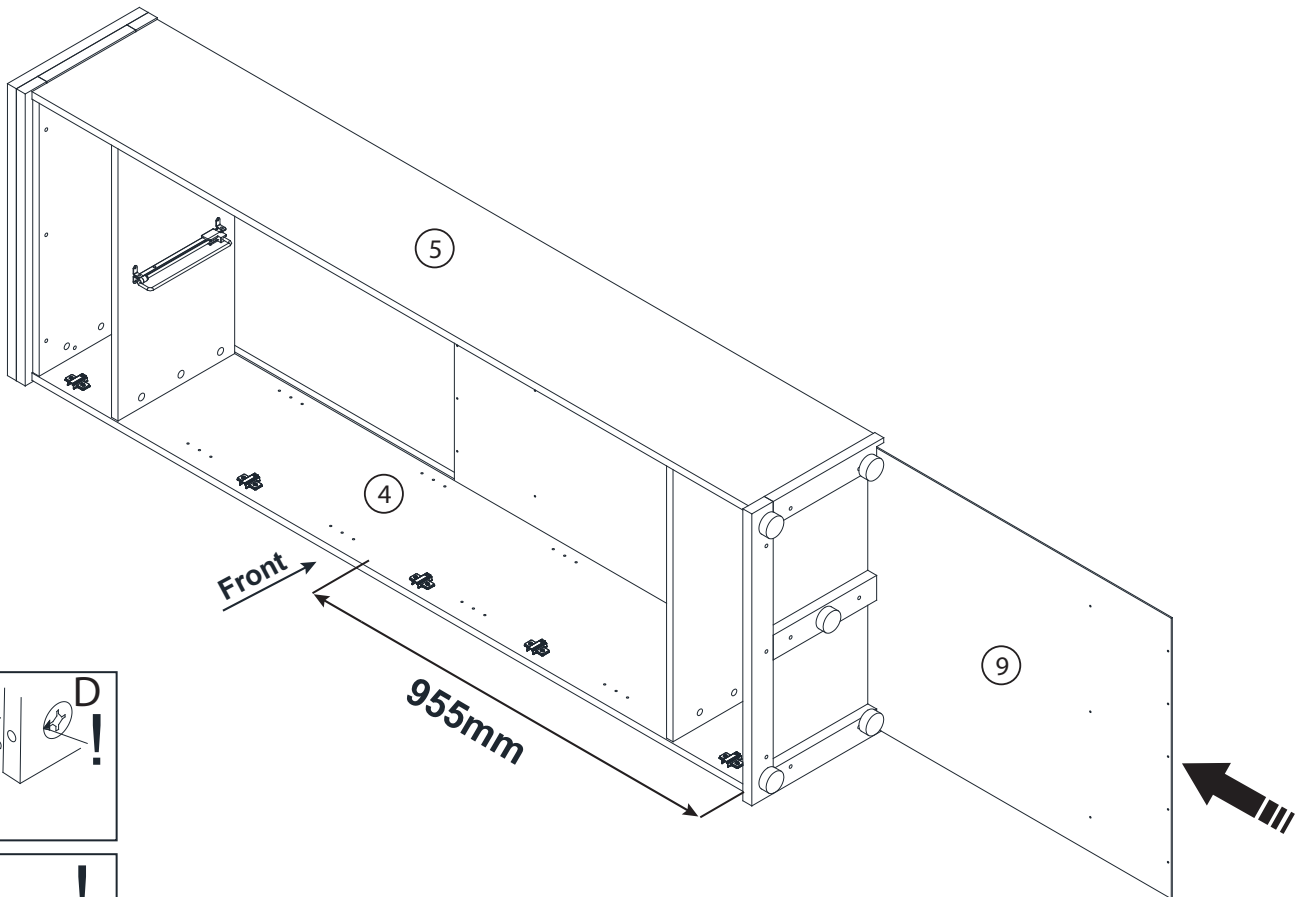

T 83 - Garderobenschrank

2 Persons

60min

1.

A	A1	D
x4	x10	x6
8x30mm	4x35mm	
		

2.

A	A1	D	E1
x4	x5	x6	x5
8x30mm	4x35mm		H=15mm
			

5.

A	D
x4	x6
8x30mm	
	

6.

R	K
x10	x20
110°	4x16mm
	

7.

8.

9.

10.

11.

A=B

O	M
x10	x16
	3x20mm
	

12.

T
x4

13.

Q
x4

14.

J	K	X1	W1
x2	x2	x2	x2
	4x16mm	L-60mm	
			

15.

Z	L1	U
x2	x4	x4
L-74mm	M4x25mm	7x1,5mm
		

16.

(A)

(B)

(C)

E
x36
18mm
