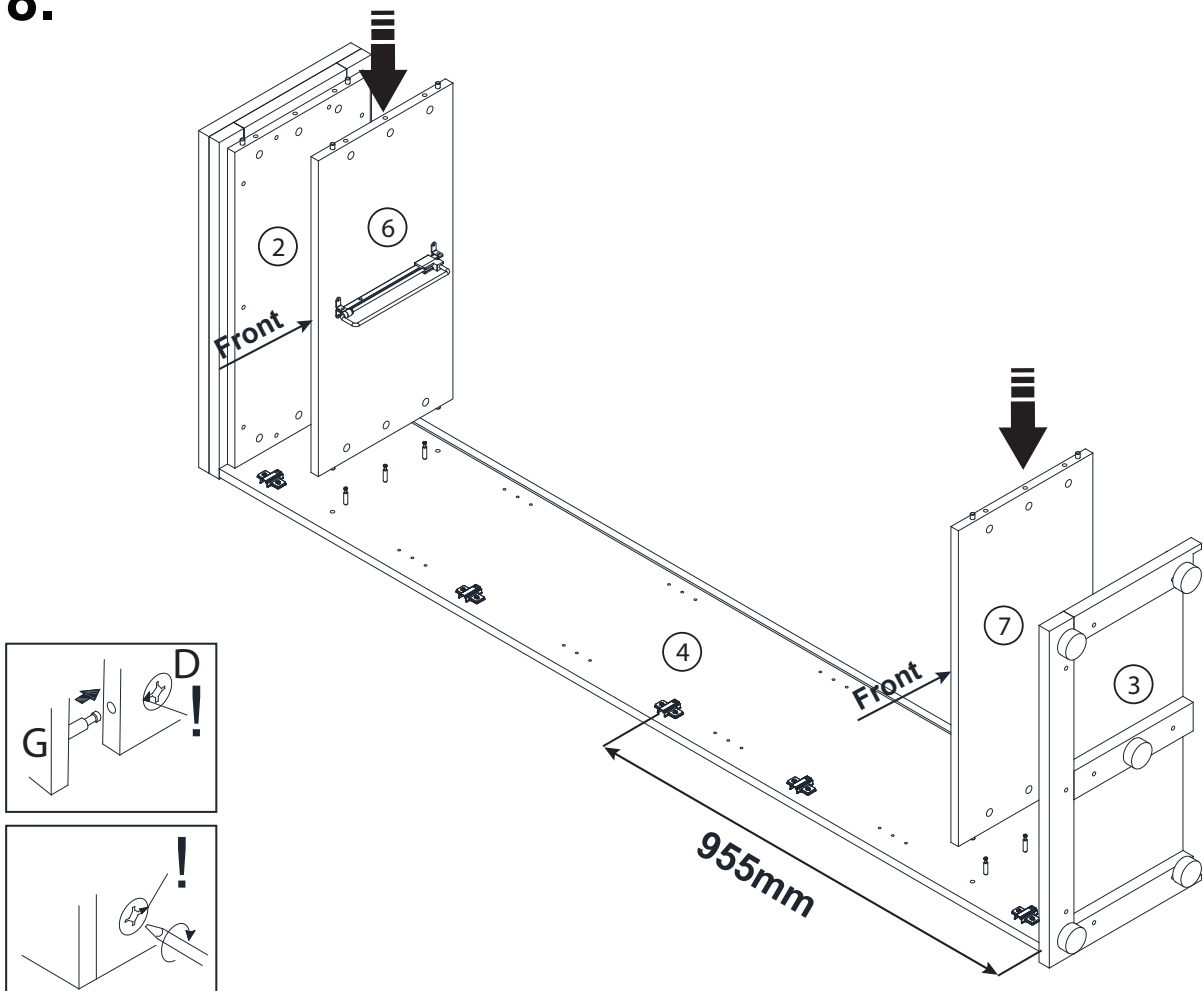

T 83 - Garderobenschrank

2 Persons

60min

1.

A	A1	D
x4	x10	x6
8x30mm	4x35mm	
		

2.

A	A1	D	E1
x4	x5	x6	x5
8x30mm	4x35mm		H=15mm
			

5.

A	D
x4	x6
8x30mm	
	

6.

R	K
x10	x20
110°	4x16mm
	

7.

8.

9.

10.

11.

A=B

O	M
x10	x16
	3x20mm
	

12.

T
x4

13.

Q
x4

14.

J	K	X1	W1
x2	x2	x2	x2
	4x16mm	L-60mm	
			

15.

Z	L1	U
x2	x4	x4
L-74mm	M4x25mm	7x1,5mm
		

16.

(A)

(B)

(C)

E
x36
18mm
