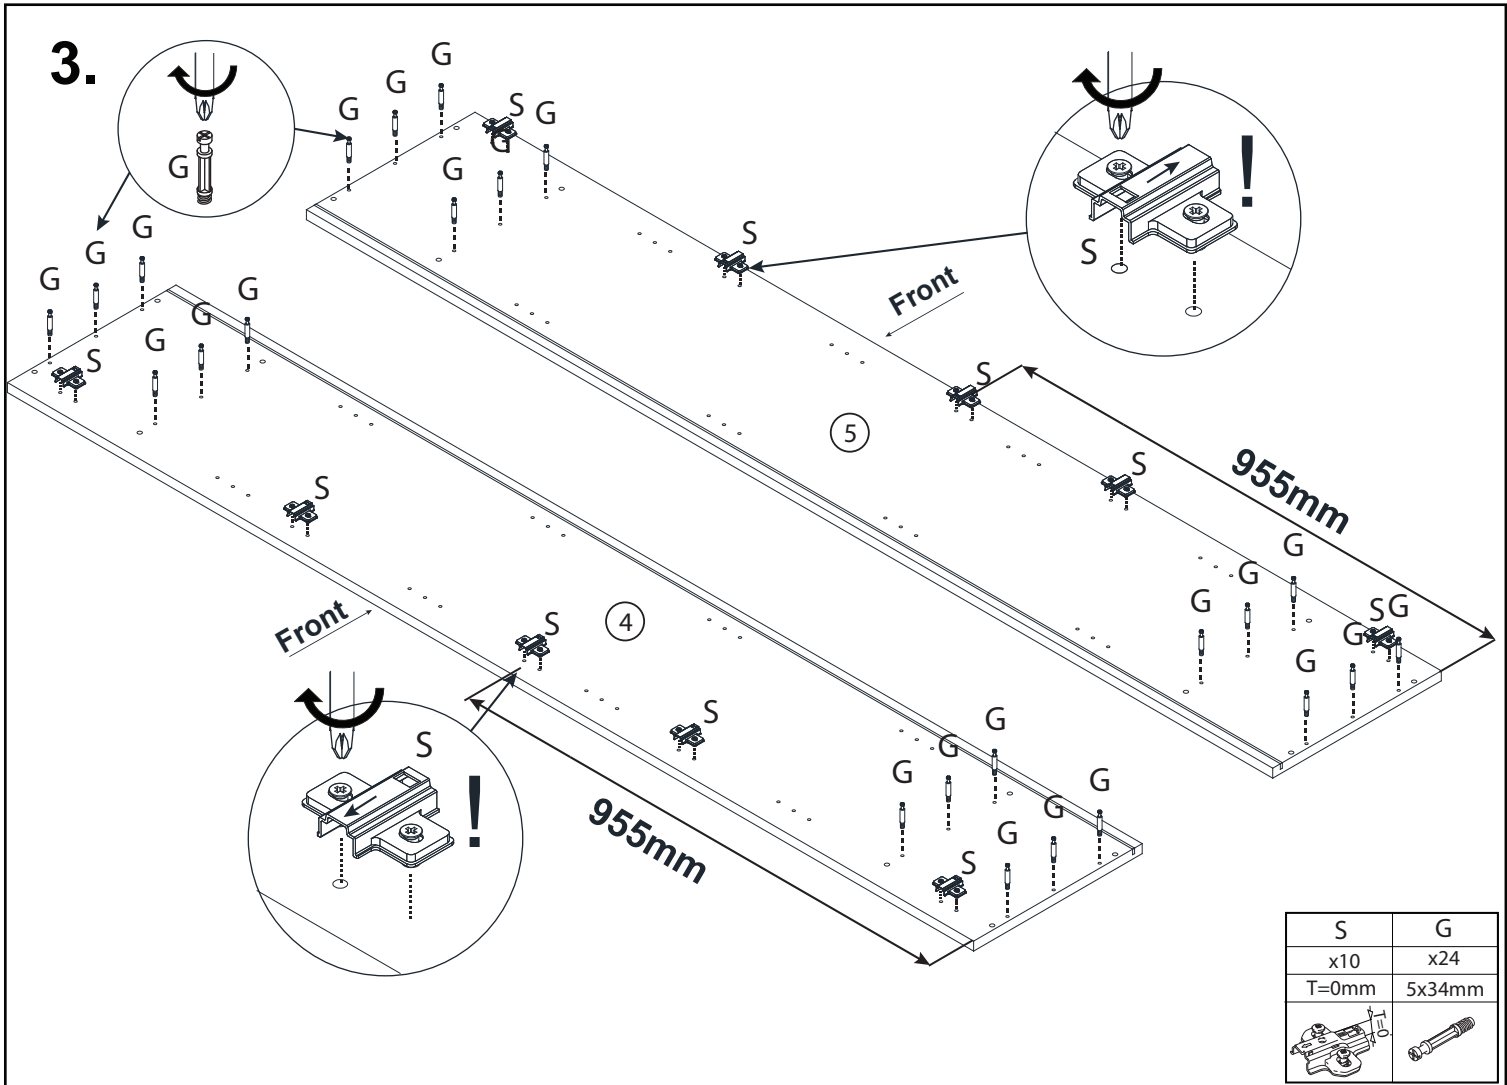

O	R	S	T	U	V1
x10	x10	x10	x4	x4	x1
	110°	T=0mm		7x1,5mm	L=260-410 mm
					

Z	A1	L1	E1	Q	J
x2	x15	x4	x5	x4	x2
L-74mm	4x35mm	M4x25mm	H=15mm		
					

W1	X1
x2	x2
	L-60mm
	

Modellname: **BOGOTA**

MONTAGEANLEITUNG

T 83 - Garderobenschrank

2 Persons

60min

1.

A	A1	D
x4	x10	x6
8x30mm	4x35mm	
		

2.

A	A1	D	E1
x4	x5	x6	x5
8x30mm	4x35mm		H=15mm
			

5.

A	D
x4	x6
8x30mm	
	

6.

R	K
x10	x20
110°	4x16mm
	

7.

8.

9.

10.

11.

15.

Z	L1	U
x2	x4	x4
L-74mm	M4x25mm	7x1,5mm
		

16.

(A)

(B)

(C)

E
x36
18mm
