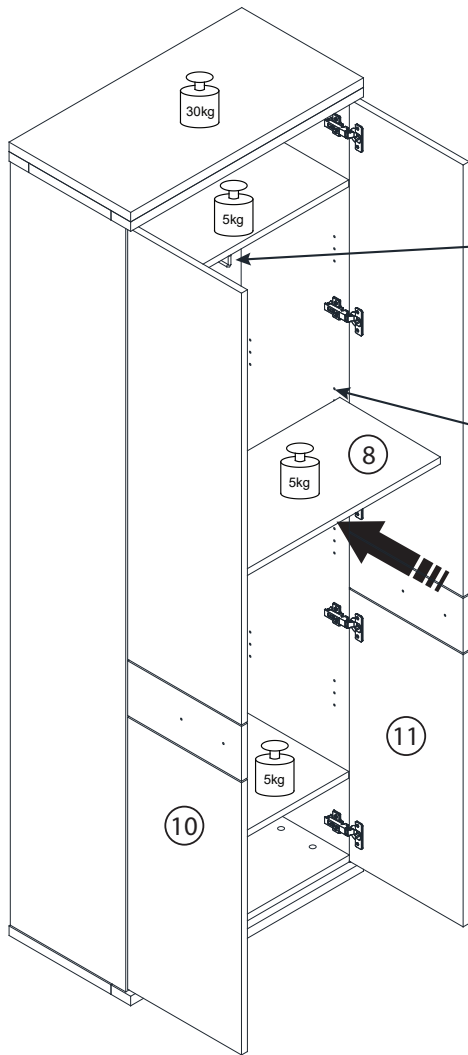

T 83 - Garderobenschrank

2 Persons

60min

1.

A	A1	D
x4	x10	x6
8x30mm	4x35mm	
		

2.

A	A1	D	E1
x4	x5	x6	x5
8x30mm	4x35mm		H=15mm
			

5.

A	D
x4	x6
8x30mm	
	

6.

R	K
x10	x20
110°	4x16mm
	

7.

8.

9.

10.

11.

A=B

O	M
x10	x16
	3x20mm
	

12.

T
x4

13.

Q
x4

14.

J	K	X1	W1
x2	x2	x2	x2
	4x16mm	L-60mm	
			

15.

Z	L1	U
x2	x4	x4
L-74mm	M4x25mm	7x1,5mm
		

16.

(A)

(B)

(C)

E
x36
18mm
