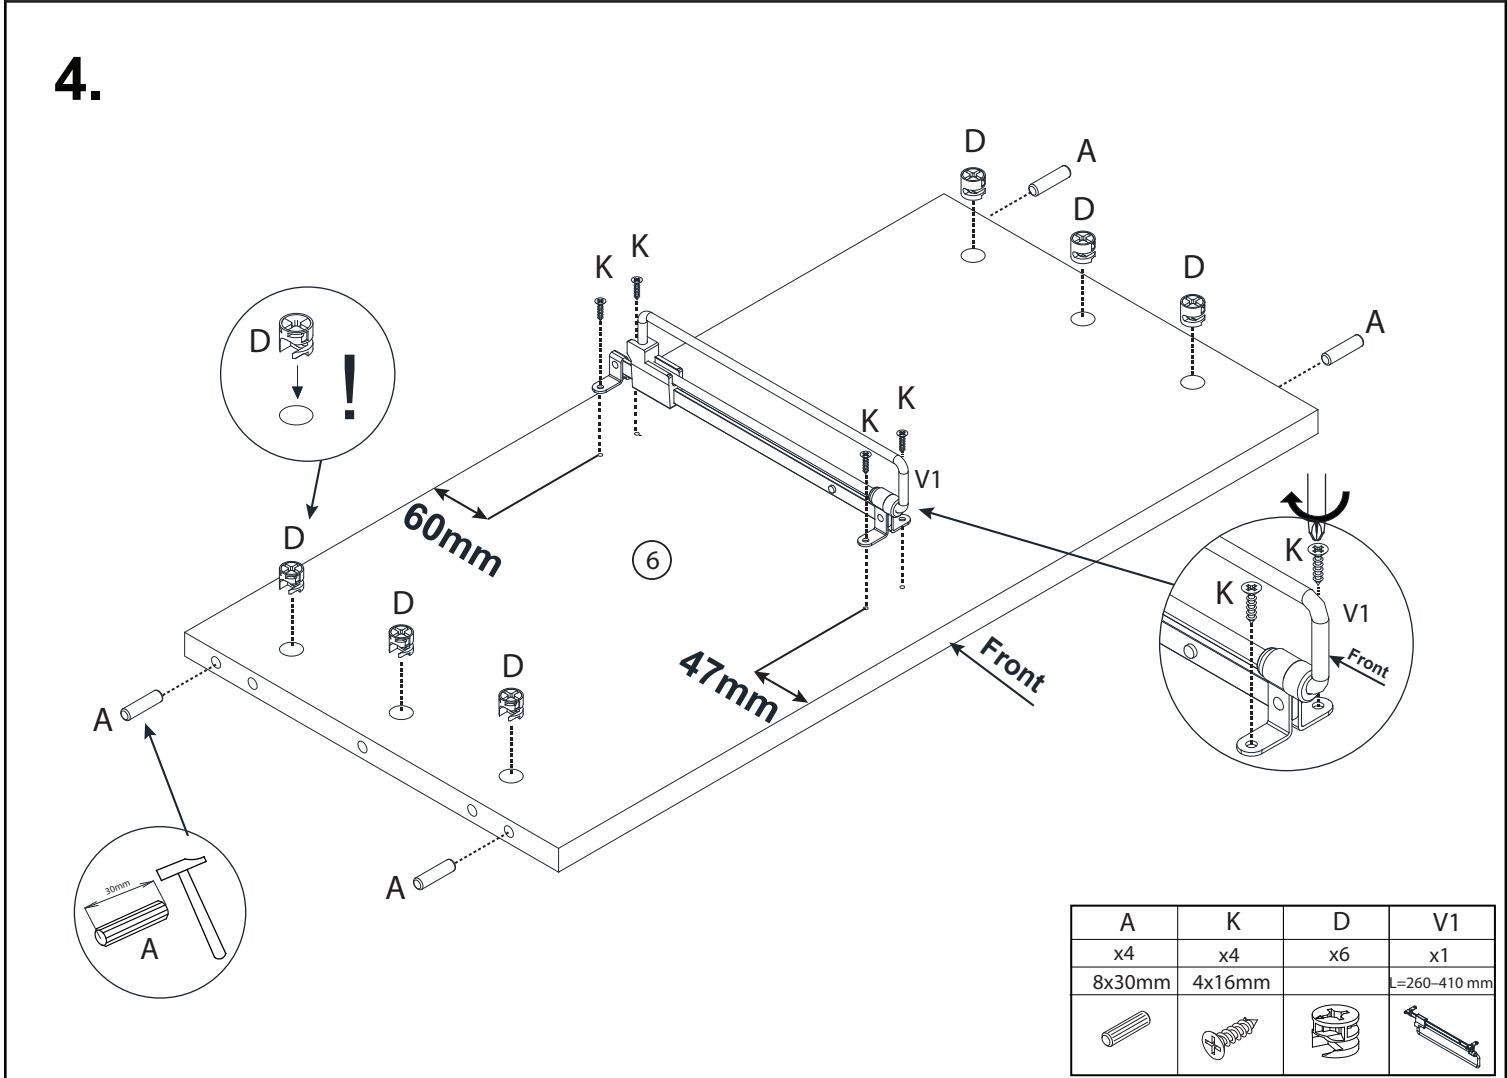

O	R	S	T	U	V1
x10	x10	x10	x4	x4	x1
	110°	T=0mm		7x1,5mm	L=260-410 mm
					

Z	A1	L1	E1	Q	J
x2	x15	x4	x5	x4	x2
L-74mm	4x35mm	M4x25mm	H=15mm		
					

W1	X1
x2	x2
	L-60mm
	

Modellname: **BOGOTA**

MONTAGEANLEITUNG

T 83 - Garderobenschrank

2 Persons

60min

1.

A	A1	D
x4	x10	x6
8x30mm	4x35mm	
		

2.

A	A1	D	E1
x4	x5	x6	x5
8x30mm	4x35mm		H=15mm
			

5.

A	D
x4	x6
8x30mm	
	

6.

R	K
x10	x20
110°	4x16mm
	

7.

8.

9.

10.

11.

15.

Z	L1	U
x2	x4	x4
L-74mm	M4x25mm	7x1,5mm
		

16.

(A)

(B)

(C)

E
x36
18mm
