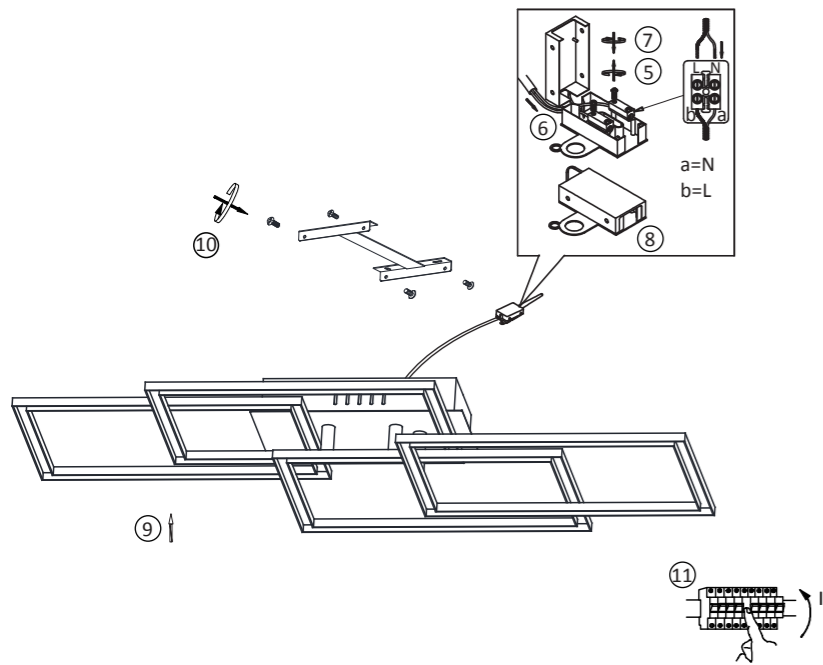

DE

Anleitung für die Fernbedienung

1. Ein/Aus
2. Farbtemperatur ändern
3. Nachtlicht (gelb 50%)
4. Leuchte nach 1 Minute ausschalten
5. Erhöhen der Farbtemperatur
6. Reduzieren der Farbtemperatur
7. Hochdimmen der Helligkeit
  Kurzes Drücken: maximale Helligkeit
8. Reduzieren der Helligkeit
  Kurzes Drücken: minimale Helligkeit

Technische Daten

Betriebsspannung:	3V DC
Betriebsstrom:	<15mA
Reichweite der Fernbedienung:	>6m
Fernbedienung:	Infrarot
Batterie:	2x 1,5V AAA

GB

Remote Control Instructions

1. On / Off
2. Change color temperature
3. Night light (yellow 5%)
4. Turn off the light after 1 minute
5. Increase color temperature
6. Reduce color temperature
7. Dim up the brightness (max. 100%)
  Short press: max. brightness
8. Dim down the brightness (min. 5%)
  Short press: min. brightness

Specifications

Operation voltage:	3V DC
Operation current:	<15mA
Remote distance:	>6m
Remote Control:	Infrared
Battery:	2x 1,5V AAA