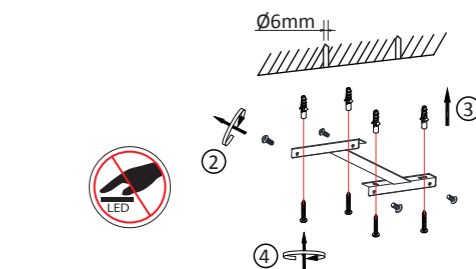

LED 12 W
1.440 lm
52 W
3.000 lm
t 20.000 h
T_K 2.700 - 5.000 K

15.000 x
<0,5 s

997060

230V / 50Hz~

LED 4x LED-Board 24V DC/12W

1x
2x AAA, 1,5V
4x
4x