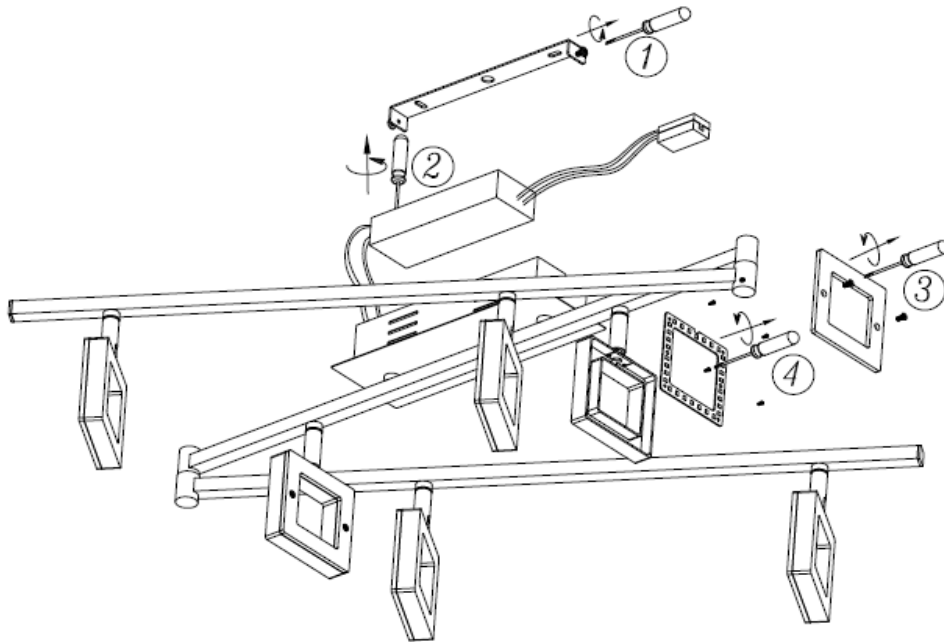

Drawings of how to remove the LEDs from the luminaire (without damaging the luminaire itself) corresponding to the above steps.

與上述步驟對應的如何從燈具中移除 LED（不損壞燈具本身）的圖示
与上述步骤对应的如何从灯具中移除 LED（不损坏灯具本身）的图示

Prepared By (准备个人姓名) :

Liu Dongmei

Jon Title (职称) :

Product Engineer

Company Name (公司名称) :

Signature with Company Chop
(负责人签字加公司印章) :