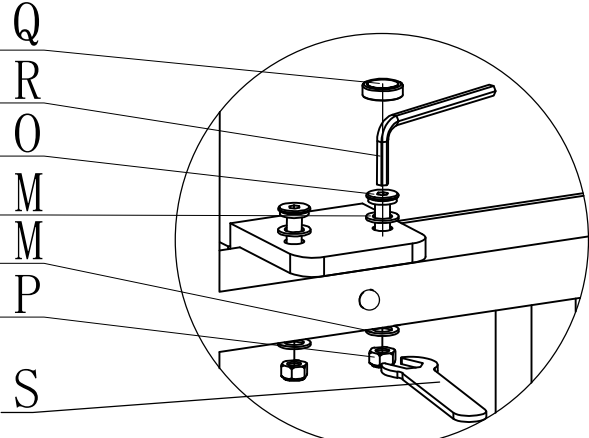

Assembly instruction

Porto Loungeset

STEP 3