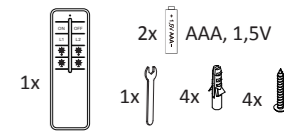

999343

230V / 50Hz~

LED 2x LED-Board 36 DC/ 26 W