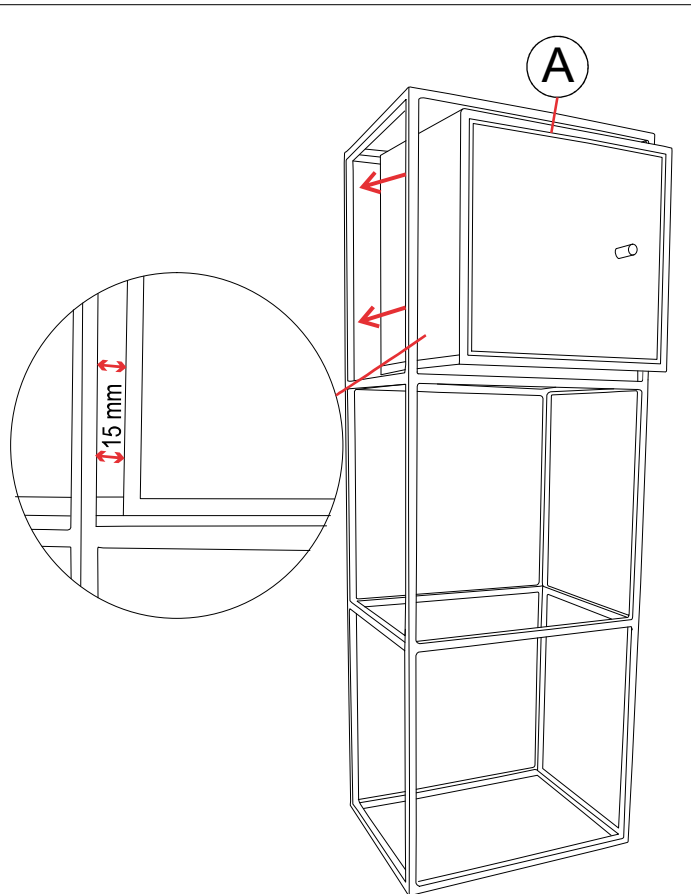

H&H

ART NO. 39942-KSM BOX WITH SHELF VINCENT

ASSEMBLED PRODUCT

**ART NO. 39943-KSM
BOX WITH DOOR VINCENT**

ASSEMBLED PRODUCT