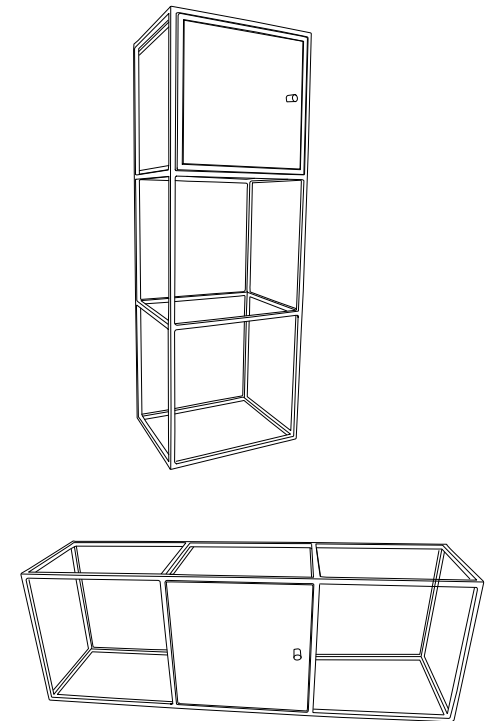

H&H

ART NO. 39942-KSM BOX WITH SHELF VINCENT

ASSEMBLED PRODUCT

**ART NO. 39943-KSM
BOX WITH DOOR VINCENT**

ASSEMBLED PRODUCT