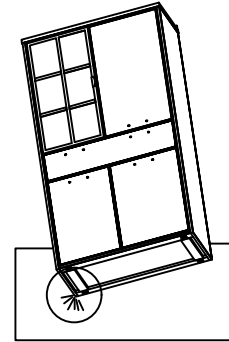

## ASSEMBLY INSTRUCTION

STORAGE CHEST  
ART. NO. - 42488  
96X42X195 CM

- A - BOLT  
SIZE - 30X8 MM  
(8 Pcs)
- B - WASHER  
SIZE - 3X8 MM  
(8 Pcs)
- C - L-KEY  
(01 Pc)
- D - Screw  
(02 Pcs)
- E - Plug  
(02 Pcs)

### NOT INCLUDED

1X

2X

1

2

REMOVE THIS  
EXTRA BLOCK

3

DETAIL - I