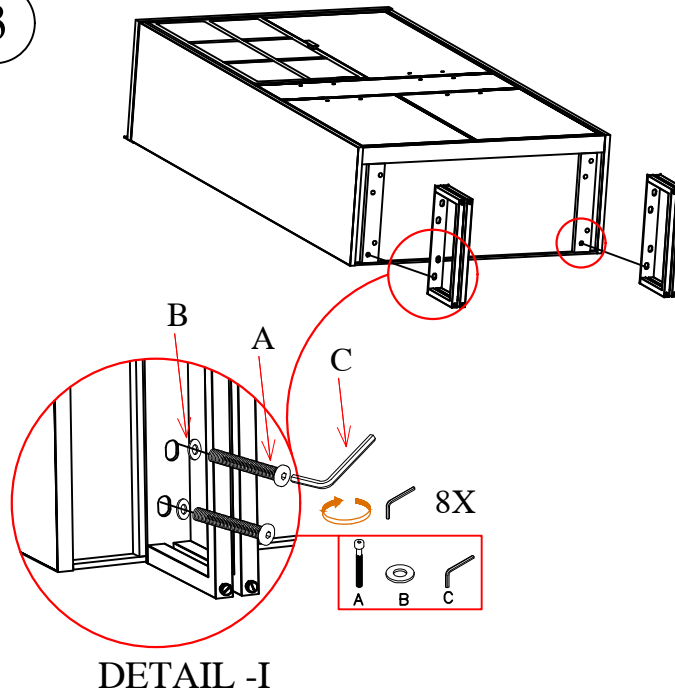

## ASSEMBLY INSTRUCTION

STORAGE CHEST  
ART. NO. - 42488  
96X42X195 CM

- A - BOLT  
SIZE - 30X8 MM  
(8 Pcs)
- B - WASHER  
SIZE - 3X8 MM  
(8 Pcs)
- C - L-KEY  
(01 Pc)
- D - Screw  
(02 Pcs)
- E - Plug  
(02 Pcs)

### NOT INCLUDED

1X

2X

1

2

REMOVE THIS  
EXTRA BLOCK

3

DETAIL - I