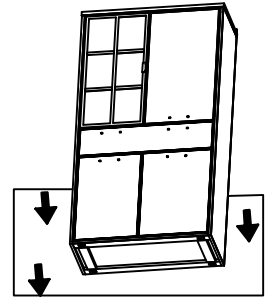

## ASSEMBLY INSTRUCTION

STORAGE CHEST  
ART. NO. - 42488  
96X42X195 CM

- A - BOLT  
SIZE - 30X8 MM  
(8 Pcs)
- B - WASHER  
SIZE - 3X8 MM  
(8 Pcs)
- C - L-KEY  
(01 Pc)
- D - Screw  
(02 Pcs)
- E - Plug  
(02 Pcs)

### NOT INCLUDED

1X

2X

1

2

REMOVE THIS  
EXTRA BLOCK

3

DETAIL - I