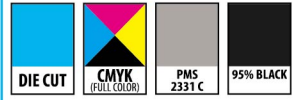

101005250

25

VERSION: V1.01
PRINT DATE: 20.02.2025

PACKAGING: **TIE-ON CARD**
SIZE: **110 x 225 mm**

ARTWORK BY: **LOUISA**
REVISED BY: --
TRAFFICKER: **MAAIKE**

COLOUR INFO: