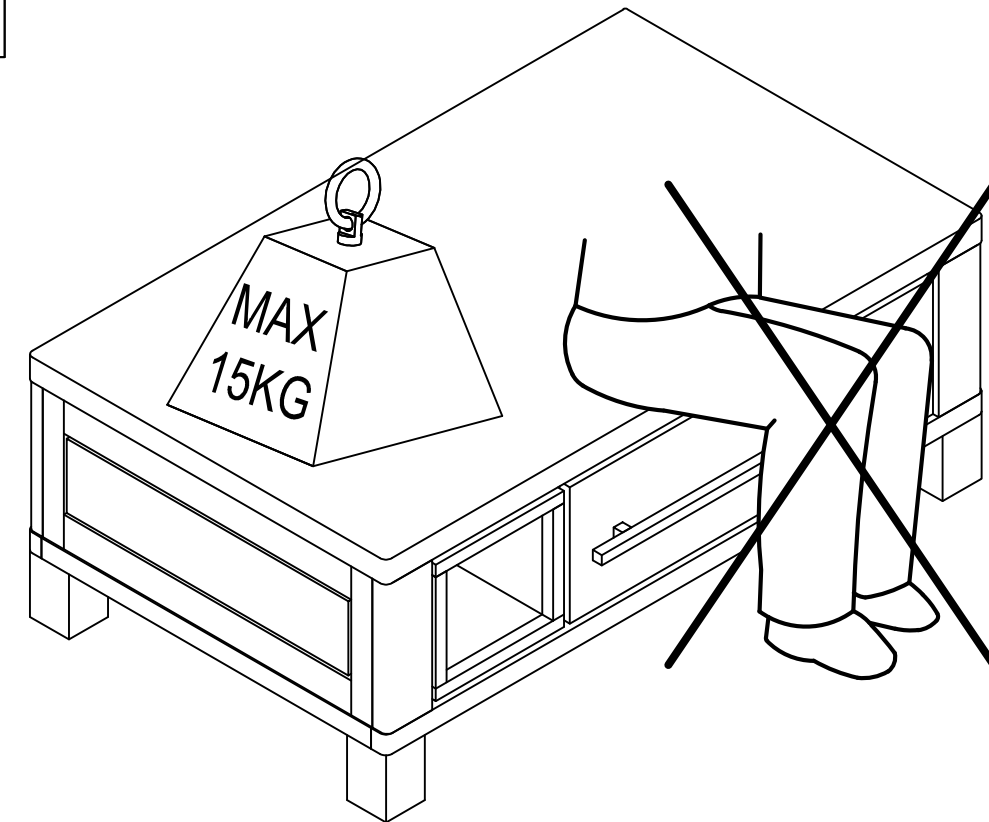

JARDIN

TOOL

BASIC CONSTRUCTION DRAWING

①

BOLT M6 x 120

QTY: 4 PCS

②

Washer Ø6

Qty: 4 Pcs

③

LEG

Qty: 4 Pcs

Option 1: Assembly with wood legs