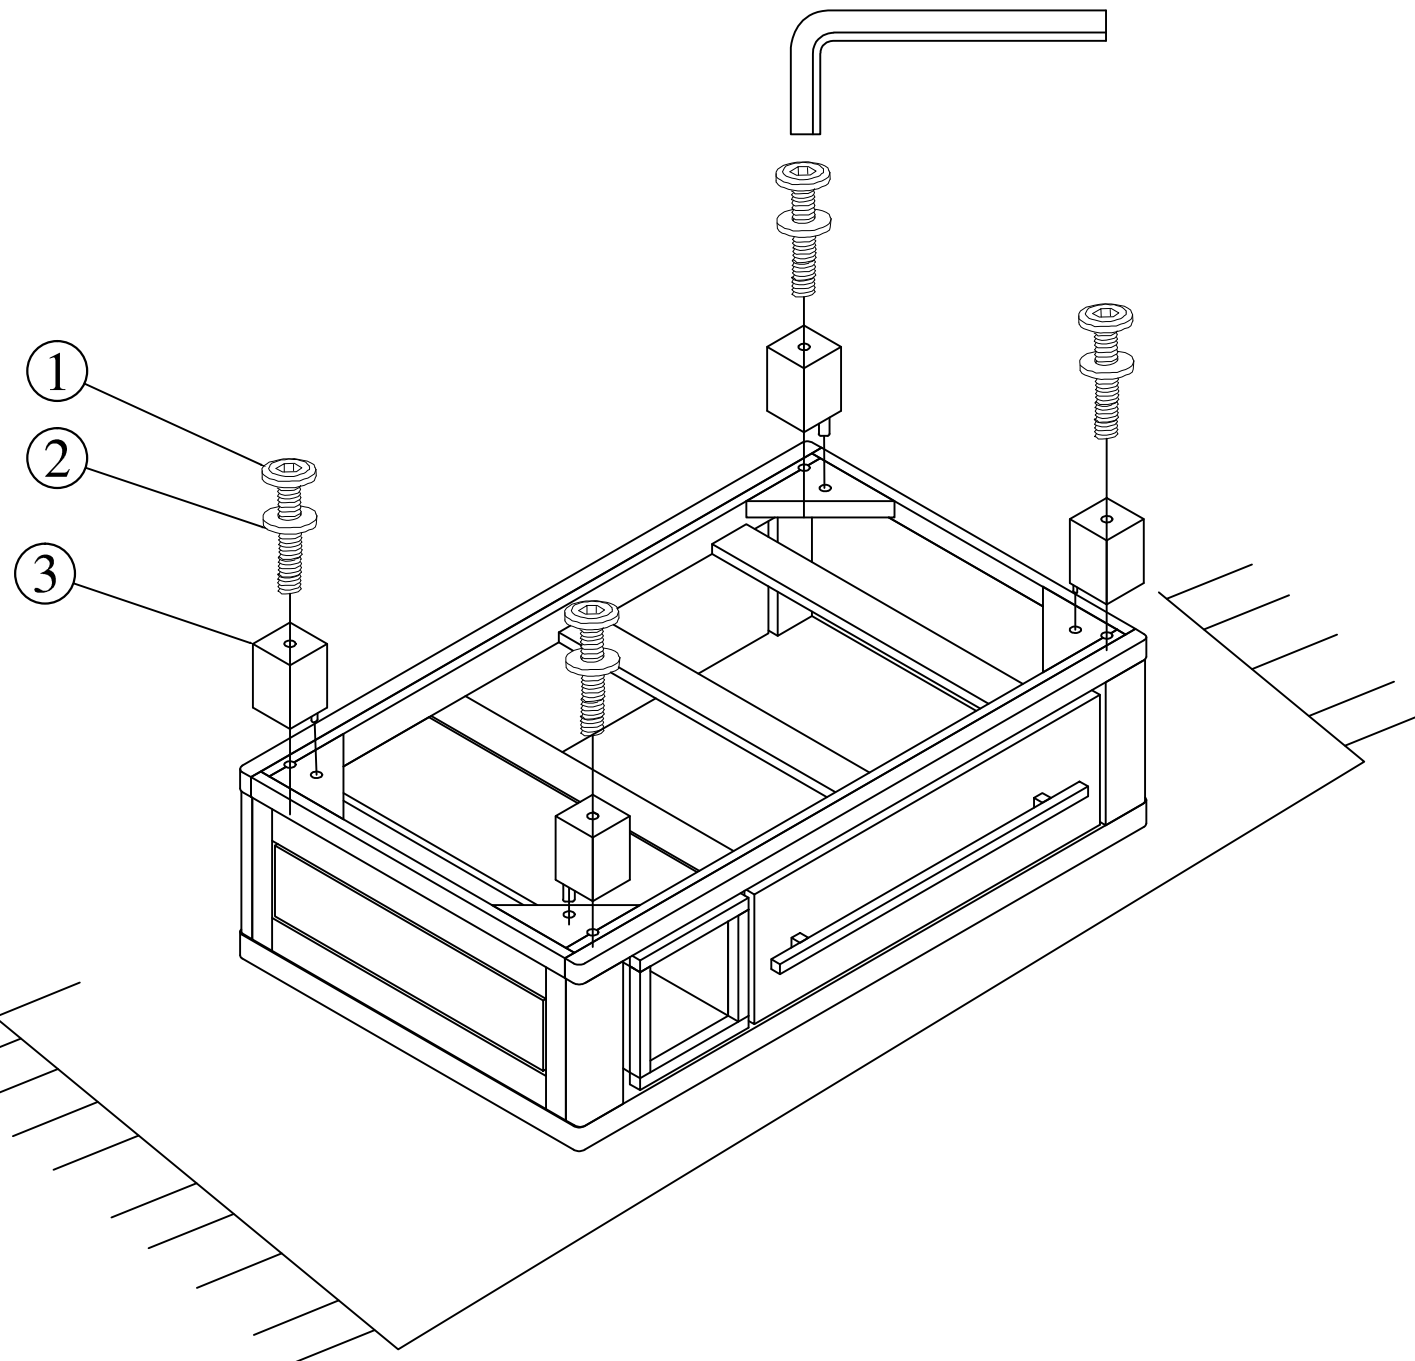

JARDIN

TOOL

BASIC CONSTRUCTION DRAWING

①

BOLT M6 x 120

QTY: 4 PCS

②

Washer Ø6

Qty: 4 Pcs

③

LEG

Qty: 4 Pcs

Option 1: Assembly with wood legs

JARDIN

TOOL

Not included

BASIC CONSTRUCTION
DRAWING

①

Screw 4 x 20mm

Qty: 16 Pcs

②

Washer Ø6

Qty: 16 Pcs

③

Wheel

Qty: 4 Pcs

A x 2

B x 2

Option 2: Assembly with wheels