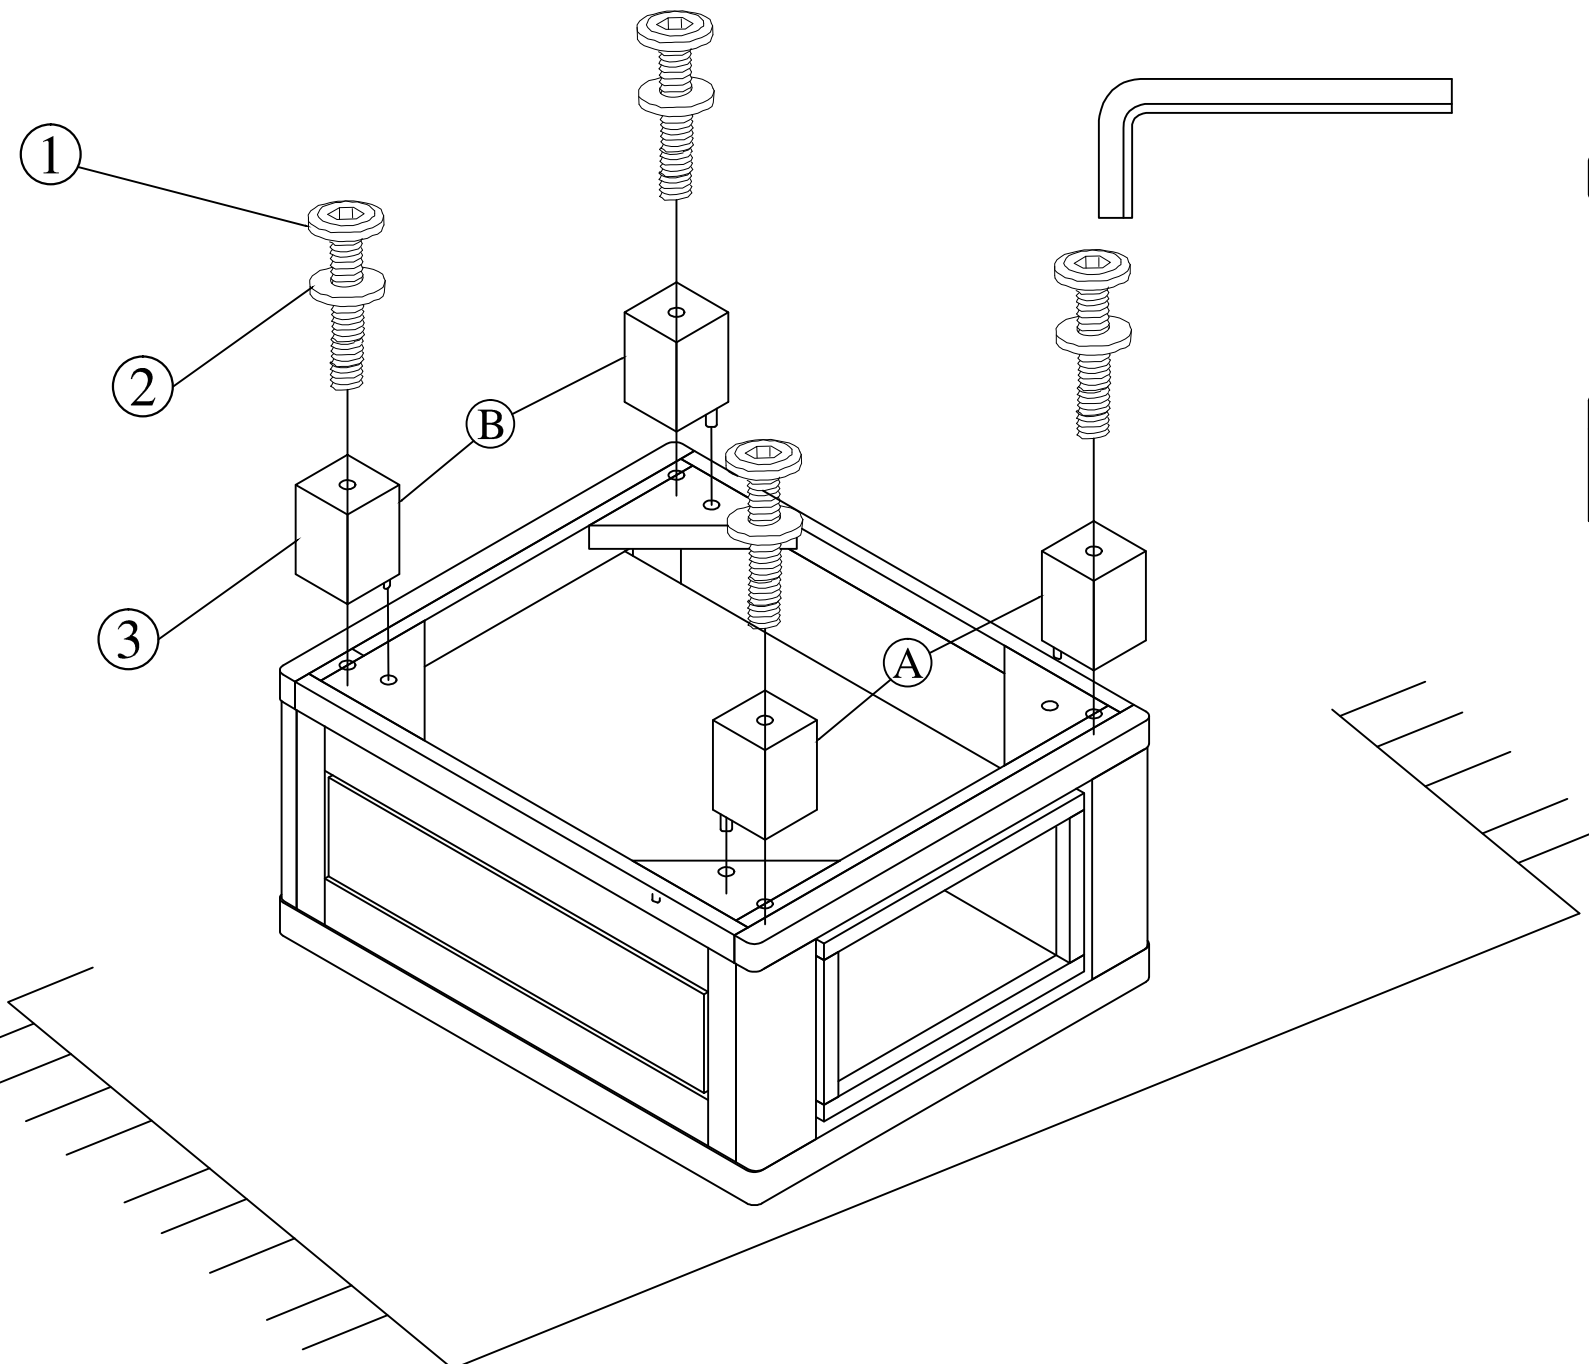

# JARDIN

TOOL

BASIC CONSTRUCTION DRAWING

①

BOLT M6 x 120

QTY: 4 PCS

②

Washer Ø6

# JARDIN

TOOL

Not included

BASIC CONSTRUCTION DRAWING

①

Screw 4 x 20mm

Qty: 16 Pcs

CORNER TABLE

②

Washer Ø6

Qty: 16 Pcs

③

LEG

Qty: 4 Pcs

A x 2 B x 2

Option 2: Assembly with wheels