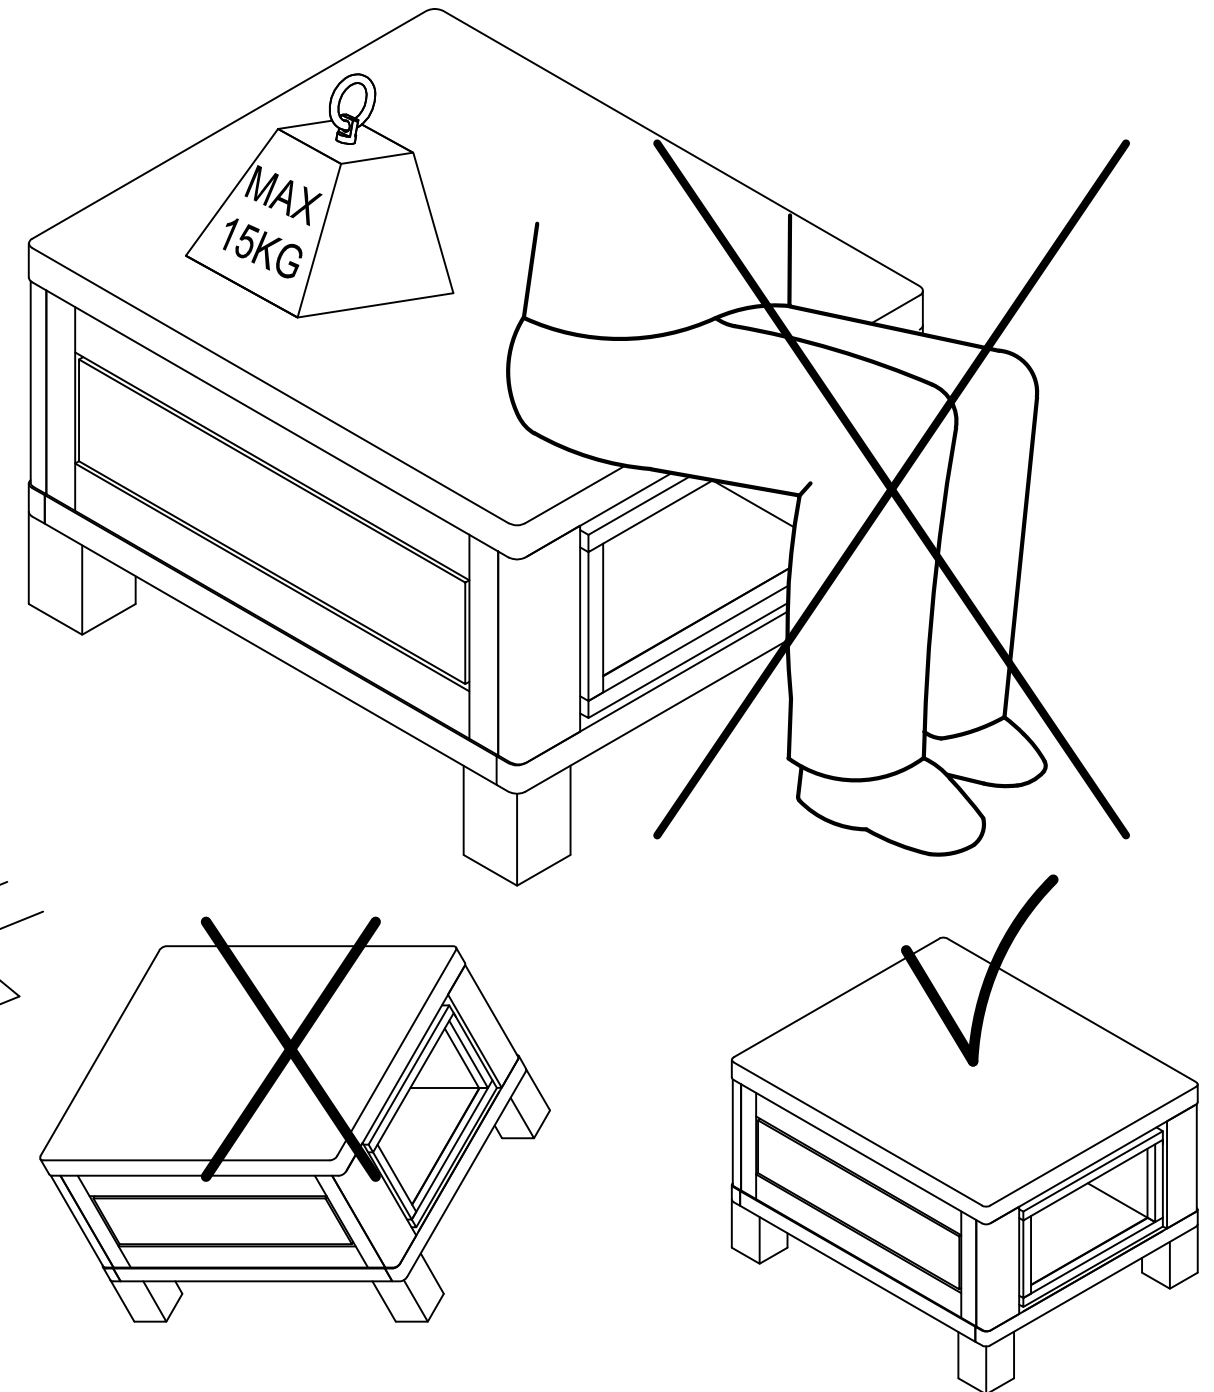

# JARDIN

TOOL

Not included

BASIC CONSTRUCTION DRAWING

①

Screw 4 x 20mm

Qty: 16 Pcs

CORNER TABLE