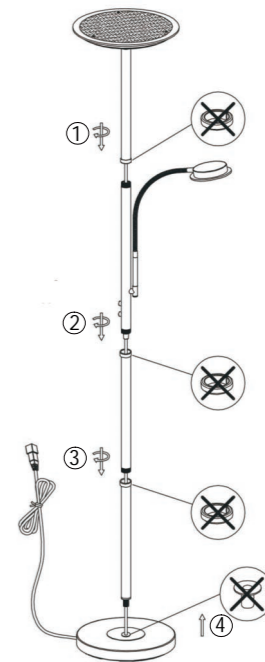

994685/997299

230V / 50Hz~

LED 1x LED-Board 20V DC/21,5 W

LED 1x LED-Board 20V DC/4 W

1x