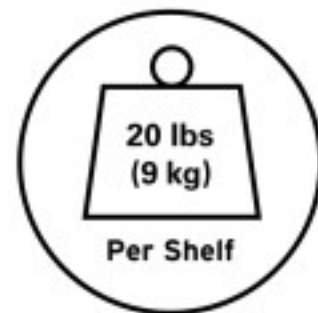

Made of durable powder-coated steel. Each shelf supports up to 20 lbs (9 kg).

umbra