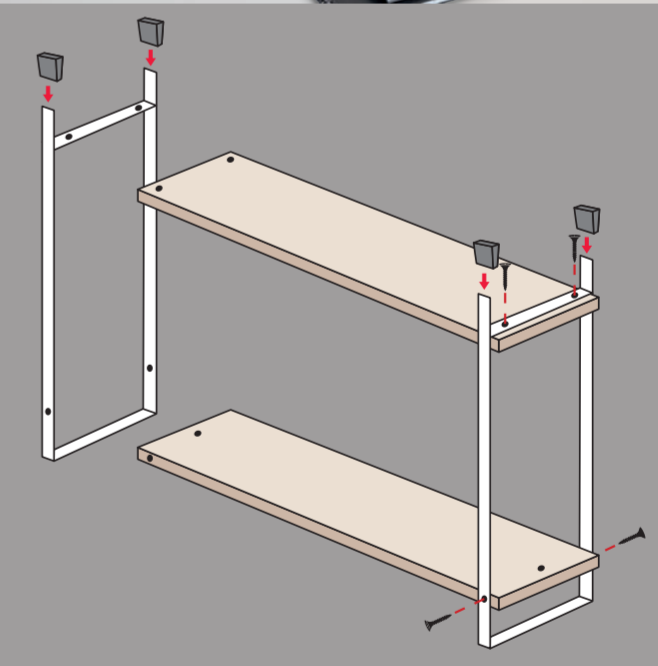

Item No.	350802 000 0
Last modified	20/02/2025
Supplier	MSL
Item Description	Multipurpose shelf
File description	350802 0000.pdf
Packaging Specifications	
Description	Card
Size (mm)	467 x 488,5
Remarks	
Paper Quality	GC2 White coated/white natural
Paper Weight	360 gr-sqmt
Color features - Front	Process color: CMYK + Die Cut
Color features - Back	Process color: K
Finish	-